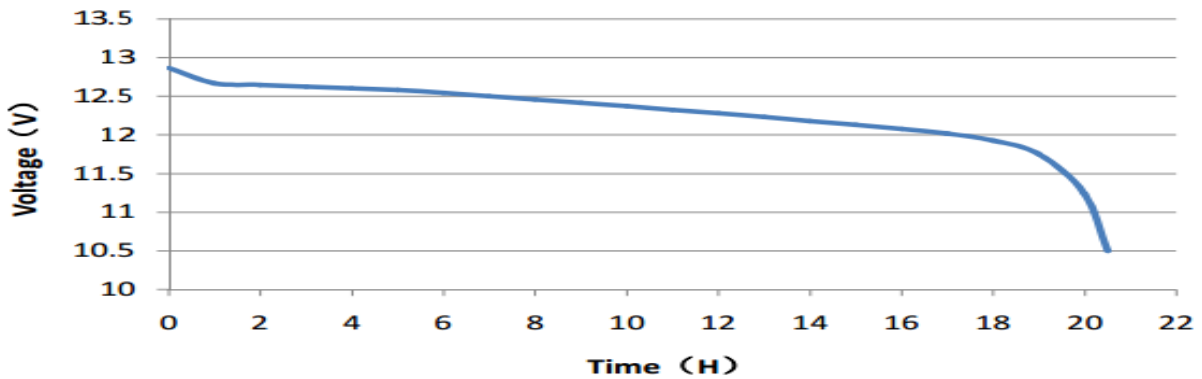

Terminal Layout / Polarity

A

Terminal Type

Base Hold Down

B 00

without hold down

20HR Capacity Test Graph

Cold Cranking Test Graph (-18°C, 450CCA)