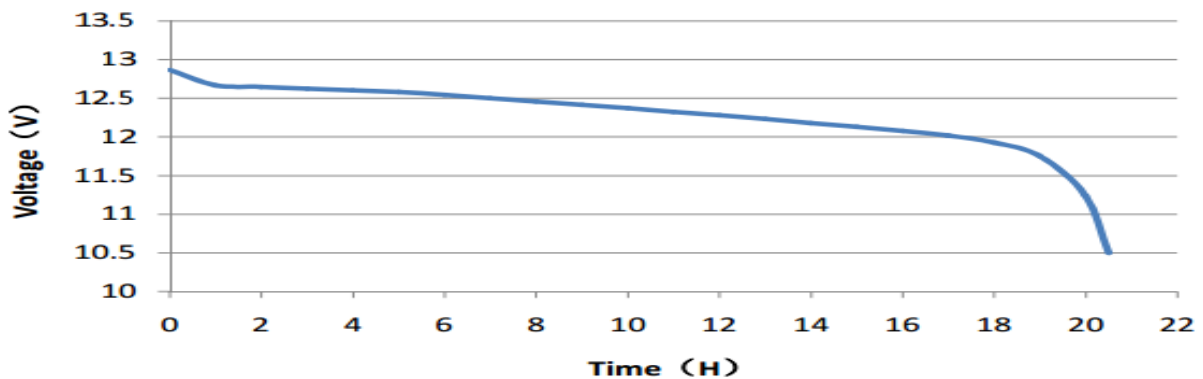

46B24L

DATA SHEET

Case : Black
Cover : Black
Handle : Black

PERFORMANCE

Nominal Voltage [V] : 12
Capacity [Ah] : 45
Reserve Capacity [min] : 71
Cold Cranking Amps (SAE) [A] : 450

DIMENSIONS AND WEIGHT

Length [mm] (± 1.5) : 237
Width [mm] (± 1.5) : 128
Height [mm] (± 1.5) : 200
Total Height [mm] (± 1.5) : 222
Battery Weight [kg] (± 0.75) : 11.7

Terminal Layout / Polarity	Terminal Type	Base Hold Down	
 A	 Small Post	B 00	without hold down

20HR Capacity Test Graph

Cold Cranking Test Graph (-18°C, 450CCA)