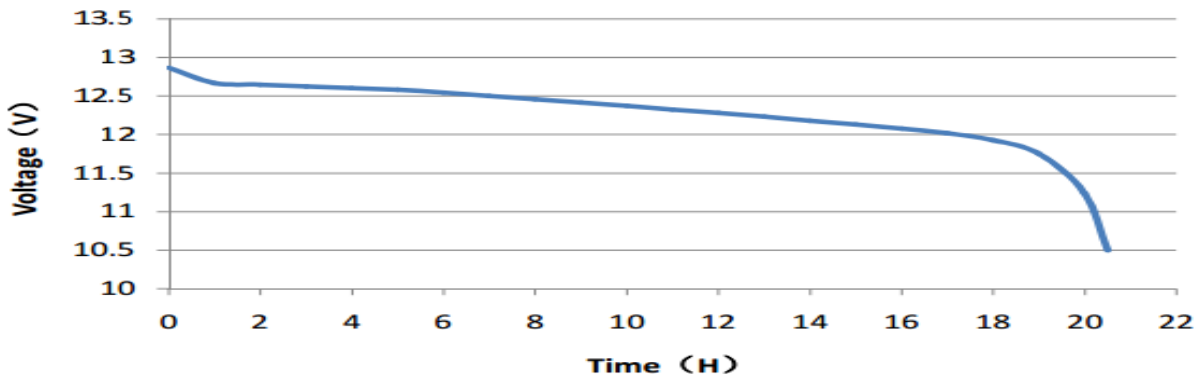

46B24RS

DATA SHEET

Case :	Black
Cover :	Black
Handle :	Black

PERFORMANCE	
Nominal Voltage [V] :	12
Capacity [Ah] :	45
Reserve Capacity [min] :	71
Cold Cranking Amps (SAE) [A] :	450

DIMENSIONS AND WEIGHT	
Length [mm] (± 1.5) :	237
Width [mm] (± 1.5) :	128
Height [mm] (± 1.5) :	200
Total Height [mm] (± 1.5) :	222
Battery Weight [kg] (± 0.75) :	11.7

Terminal Layout / Polarity	Terminal Type	Base Hold Down	
 B		B 00	without hold down

20HR Capacity Test Graph

Cold Cranking Test Graph (-18°C, 450CCA)