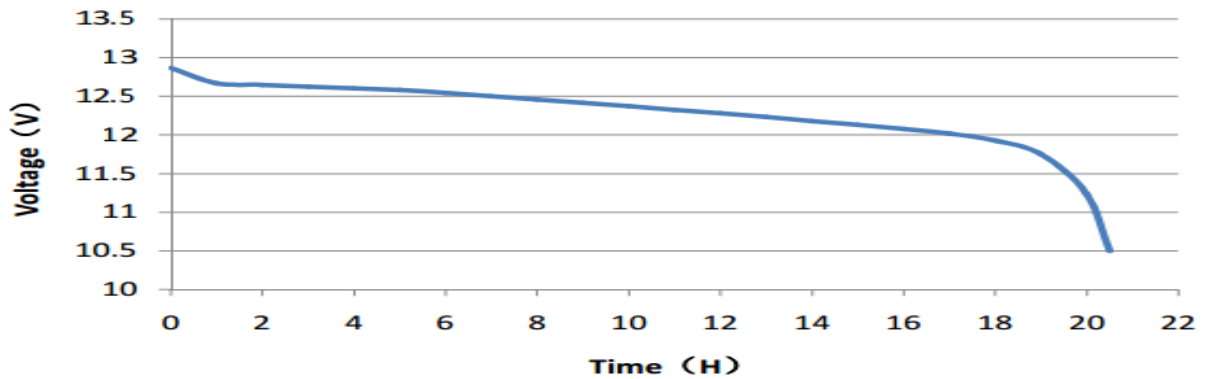

Terminal Layout / Polarity

B

Terminal Type

Small Post

Base Hold Down

B 00

without hold down

20HR Capacity Test Graph

Cold Cranking Test Graph (-18°C, 450CCA)