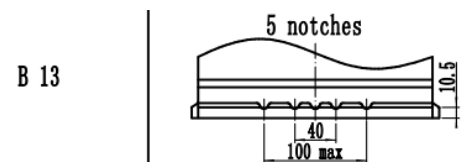

Length [mm] (±1.5) :	207
Width [mm] (±1.5) :	175
Height [mm] (±1.5) :	190
Total Height [mm] (±1.5) :	190
Battery Weight [kg] (±0.5) :	12.5

Terminal Layout / Polarity

Terminal Type

Base Hold Down

20HR Capacity Test Graph