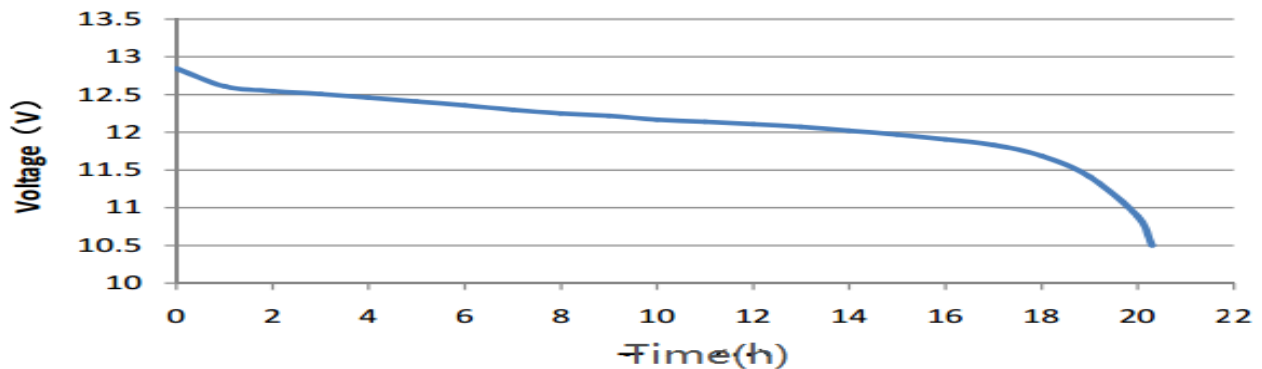

Length [mm] (±1.5) :	207
Width [mm] (±1.5) :	175
Height [mm] (±1.5) :	190
Total Height [mm] (±1.5) :	190
Battery Weight [kg] (±0.5) :	12.5

Terminal Layout / Polarity

Terminal Type

Base Hold Down

20HR Capacity Test Graph

Cold Cranking Test Graph (-18°C, 400CCA)