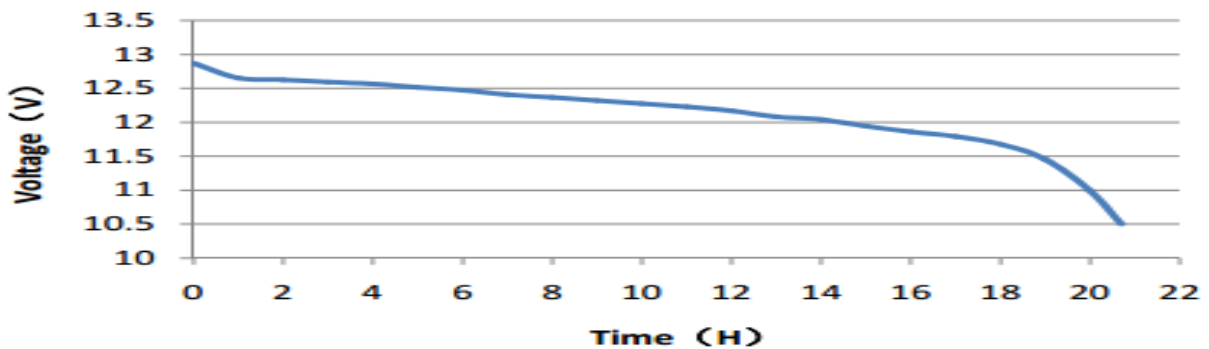

Length [mm] (±1.5) :	242
Width [mm] (±1.5) :	175
Height [mm] (±1.5) :	175
Total Height [mm] (±1.5) :	175
Battery Weight [kg] (±0.5) :	13.2

Terminal Layout / Polarity

Terminal Type

Base Hold Down

20HR Capacity Test Graph

Cold Cranking Test Graph (-18°C, 520CCA)