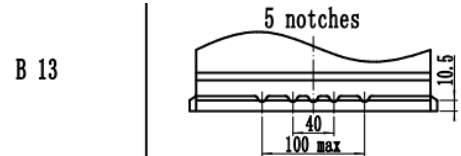

Length [mm] (±1.5) :	242
Width [mm] (±1.5) :	175
Height [mm] (±1.5) :	175
Total Height [mm] (±1.5) :	175
Battery Weight [kg] (±0.5) :	13.2

Terminal Layout / Polarity

Terminal Type

Base Hold Down

20HR Capacity Test Graph