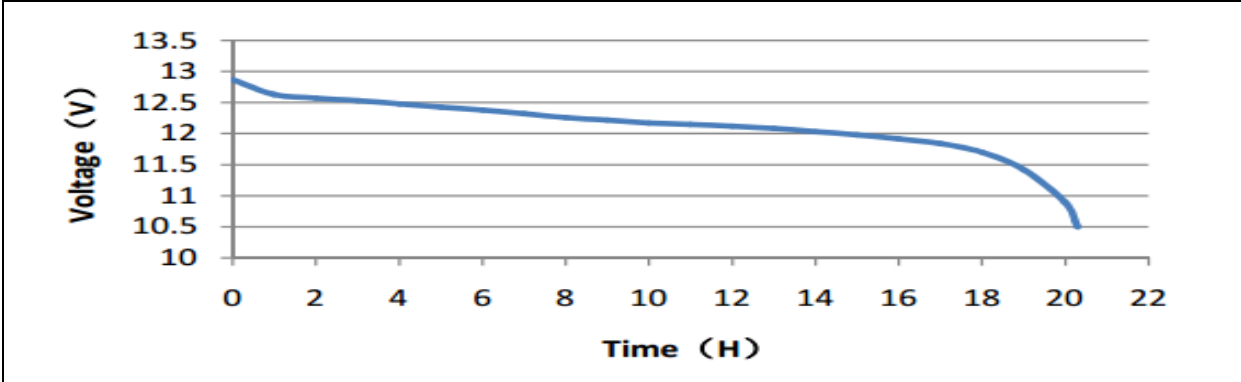

55530

DATA SHEET

Case : Black
 Cover : Black
 Handle : Black

PERFORMANCE	
Nominal Voltage [V] :	12
Capacity [Ah] :	62
Reserve Capacity [min] :	90
Cold Cranking Amps (SAE) [A] :	530
EN:	505

DIMENSIONS AND WEIGHT	
Length [mm] (±1.5) :	242
Width [mm] (±1.5) :	175
Height [mm] (±1.5) :	190
Total Height [mm] (±1.5) :	190
Battery Weight [kg] (±0.5) :	14.5

Terminal Layout / Polarity	Terminal Type	Base Hold Down
 A	 1	B 13 

20HR Capacity Test Graph

Cold Cranking Test Graph (-18°C, 530CCA)