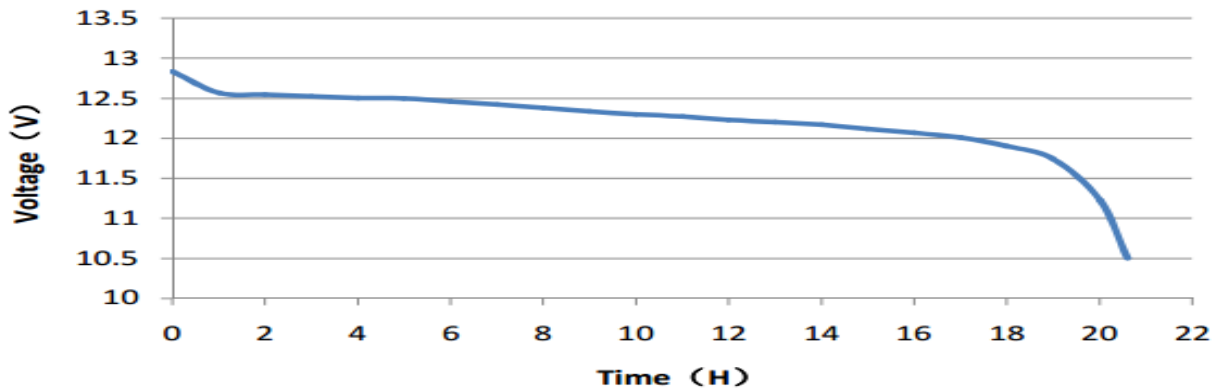

55B24LS

DATA SHEET

Case :	Black
Cover :	Black
Handle :	Black

PERFORMANCE	
Nominal Voltage [V] :	12
Capacity [Ah] :	50
Reserve Capacity [min] :	78
Cold Cranking Amps (SAE) [A] :	500

DIMENSIONS AND WEIGHT	
Length [mm] (± 1.5) :	237
Width [mm] (± 1.5) :	128
Height [mm] (± 1.5) :	200
Total Height [mm] (± 1.5) :	222
Battery Weight [kg] (± 0.5) :	12.8

Terminal Layout / Polarity	Terminal Type	Base Hold Down	
 A	 1	B 00	without hold down

20HR Capacity Test Graph

Cold Cranking Test Graph (-18°C, 500CCA)