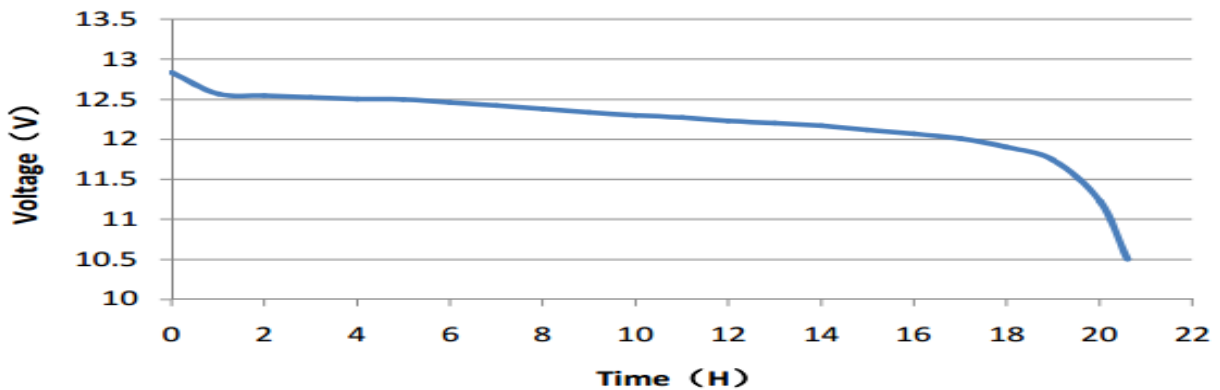

# DATA SHEET

Case :	Black
Cover :	Black
Handle :	Black

PERFORMANCE	
Nominal Voltage [V] :	12
Capacity [Ah] :	50
Reserve Capacity [min] :	78
Cold Cranking Amps (SAE) [A] :	500

DIMENSIONS AND WEIGHT	
Length [mm] ( $\pm 1.5$ ) :	237
Width [mm] ( $\pm 1.5$ ) :	128
Height [mm] ( $\pm 1.5$ ) :	200
Total Height [mm] ( $\pm 1.5$ ) :	222
Battery Weight [kg] ( $\pm 0.5$ ) :	12.8

Terminal Layout / Polarity	Terminal Type	Base Hold Down	
 A	 3 Small Post	B 00	without hold down

20HR Capacity Test Graph

Cold Cranking Test Graph (-18°C, 500CCA)