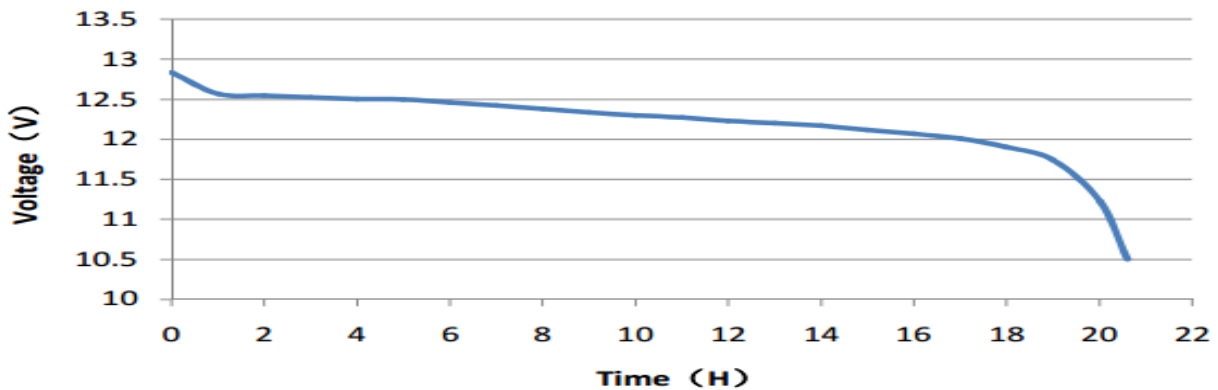

55B24R

DATA SHEET

Case :	Black
Cover :	Black
Handle :	Black

PERFORMANCE	
Nominal Voltage [V] :	12
Capacity [Ah] :	50
Reserve Capacity [min] :	78
Cold Cranking Amps (SAE) [A] :	500

DIMENSIONS AND WEIGHT	
Length [mm] (± 1.5) :	237
Width [mm] (± 1.5) :	128
Height [mm] (± 1.5) :	200
Total Height [mm] (± 1.5) :	222
Battery Weight [kg] (± 0.5) :	12.8

Terminal Layout / Polarity	Terminal Type	Base Hold Down	
 B	 Small Post	B 00	without hold down

20HR Capacity Test Graph

Cold Cranking Test Graph (-18°C, 500CCA)