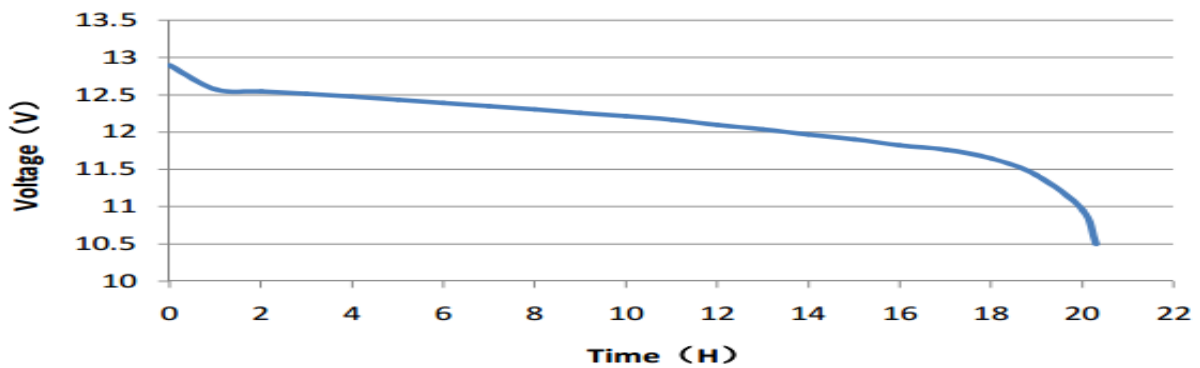

Terminal Layout / Polarity

A

Terminal Type

1

Base Hold Down

B 01

20HR Capacity Test Graph

Cold Cranking Test Graph (-18°C, 600CCA)