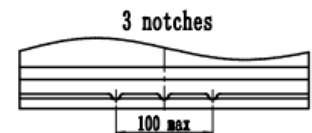

55D23LX

DATA SHEET

Case : Black
Cover : Black
Handle : Black

PERFORMANCE

Nominal Voltage [V] : 12
Capacity [Ah] : 61
Reserve Capacity [min] : 94
Cold Cranking Amps (SAE) [A] : 600

DIMENSIONS AND WEIGHT

Length [mm] (± 1.5) : 229
Width [mm] (± 1.5) : 175
Height [mm] (± 1.5) : 202
Total Height [mm] (± 1.5) : 223
Battery Weight [kg] (± 0.5) : 14.8

Terminal Layout / Polarity

A

Terminal Type

1

Base Hold Down

B 01

20HR Capacity Test Graph

Cold Cranking Test Graph (-18°C, 600CCA)