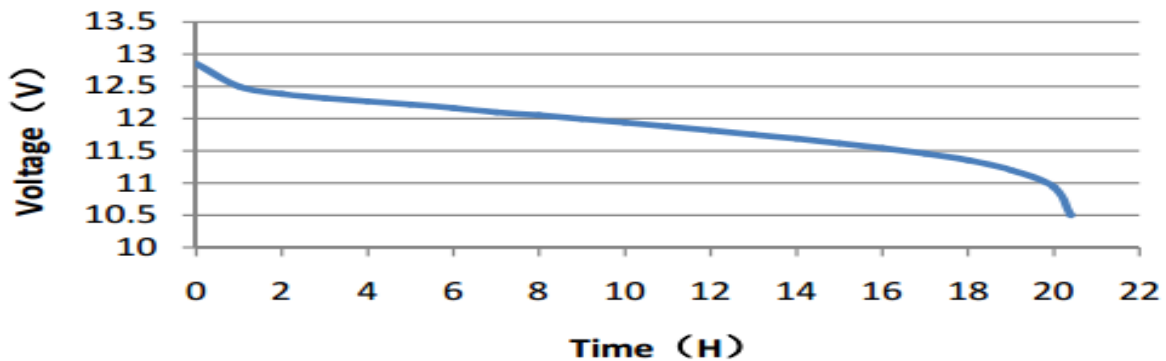

56318

DATA SHEET

Case :	Black
Cover :	Black
Handle :	Black

PERFORMANCE	
Nominal Voltage [V] :	12
Capacity [Ah] :	64
Reserve Capacity [min] :	106
Cold Cranking Amps (SAE) [A] :	670
EN:	620

DIMENSIONS AND WEIGHT	
Length [mm] (±1.5) :	278
Width [mm] (±1.5) :	175
Height [mm] (±1.5) :	175
Total Height [mm] (±1.5) :	175
Battery Weight [kg] (±0.5) :	15.7

Terminal Layout / Polarity	Terminal Type	Base Hold Down
<p>A</p>	<p>1</p>	<p>B 13</p>

20HR Capacity Test Graph

Cold Cranking Test Graph (-18°C, 670CCA)