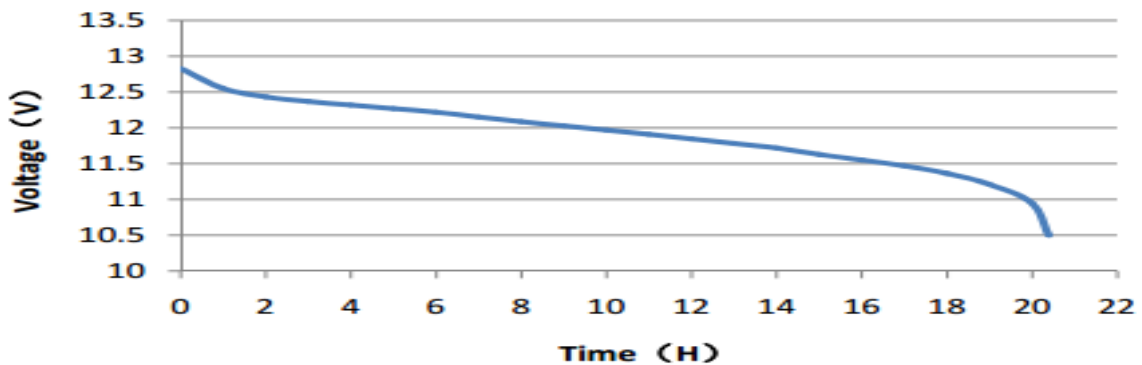

56639

DATA SHEET

Case :	Black
Cover :	Black
Handle :	Black

PERFORMANCE	
Nominal Voltage [V] :	12
Capacity [Ah] :	67
Reserve Capacity [min] :	112
Cold Cranking Amps (SAE) [A] :	700
EN:	640

DIMENSIONS AND WEIGHT	
Length [mm] (±1.5) :	278
Width [mm] (±1.5) :	175
Height [mm] (±1.5) :	190
Total Height [mm] (±1.5) :	190
Battery Weight [kg] (±0.5) :	16.7

Terminal Layout / Polarity	Terminal Type	Base Hold Down

20HR Capacity Test Graph

Cold Cranking Test Graph (-18°C, 700CCA)