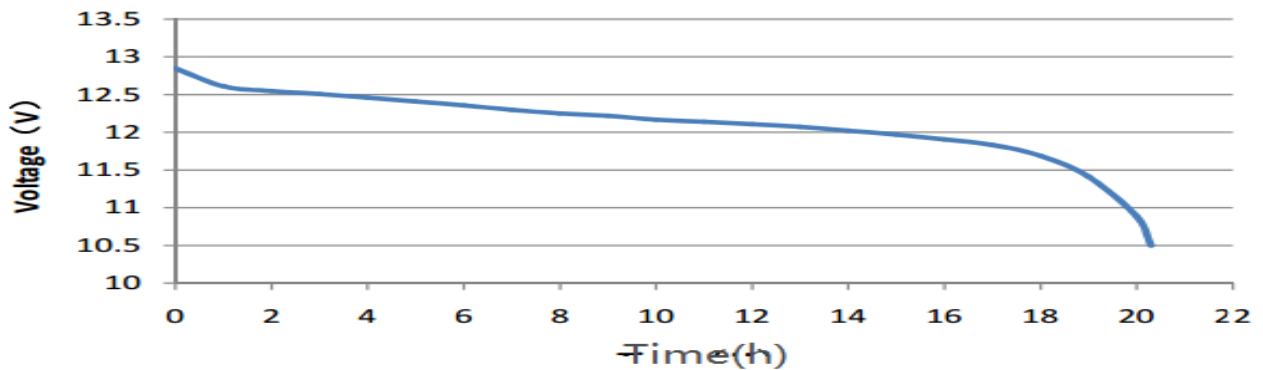

Length [mm] (±1.5) :	313
Width [mm] (±1.5) :	175
Height [mm] (±1.5) :	175
Total Height [mm] (±1.5) :	175
Battery Weight [kg] (±0.5) :	17.4

Terminal Layout / Polarity

Terminal Type

Base Hold Down

20HR Capacity Test Graph

Cold Cranking Test Graph (-18°C, 700CCA)