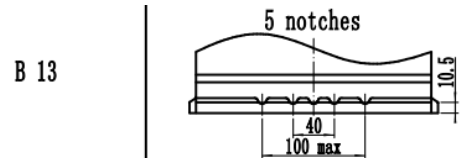

Length [mm] (±1.5) :	313
Width [mm] (±1.5) :	175
Height [mm] (±1.5) :	175
Total Height [mm] (±1.5) :	175
Battery Weight [kg] (±0.5) :	17.4

Terminal Layout / Polarity

Terminal Type

Base Hold Down

20HR Capacity Test Graph