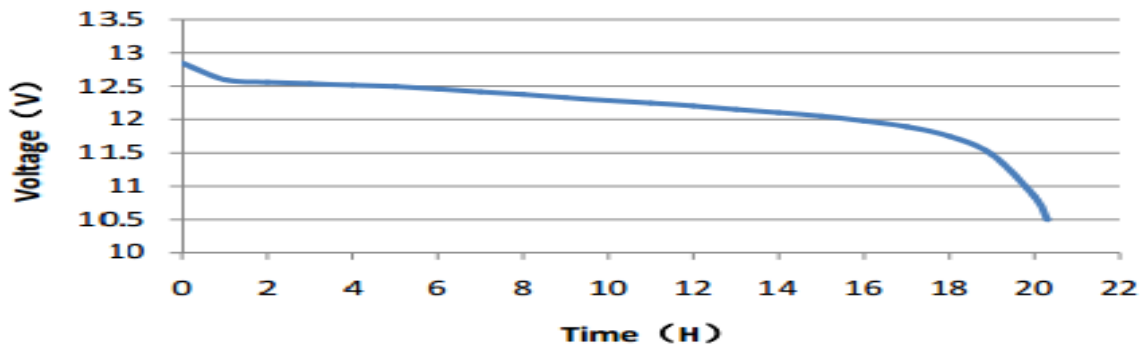

58044

DATA SHEET

Case :	Black
Cover :	Black
Handle :	Black

PERFORMANCE	
Nominal Voltage [V] :	12
Capacity [Ah] :	81
Reserve Capacity [min] :	140
Cold Cranking Amps (SAE) [A] :	712
EN:	645

DIMENSIONS AND WEIGHT	
Length [mm] (±1.5) :	315
Width [mm] (±1.5) :	175
Height [mm] (±1.5) :	190
Total Height [mm] (±1.5) :	190
Battery Weight [kg] (±0.5) :	19.8

Terminal Layout / Polarity	Terminal Type	Base Hold Down

20HR Capacity Test Graph

Cold Cranking Test Graph (-18°C, 712CCA)