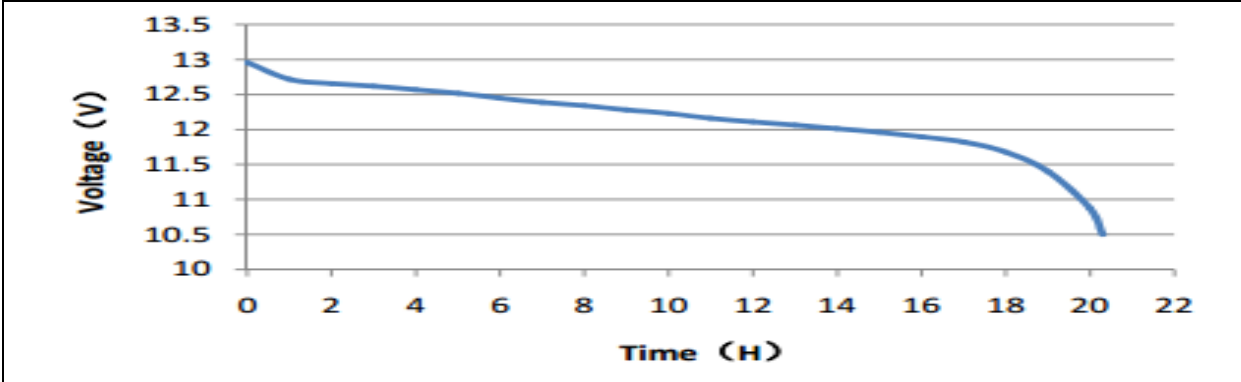

78-700

DATA SHEET

Case : Black
Cover : Black
Handle : Black

PERFORMANCE	
Nominal Voltage [V] :	12
Capacity [Ah] :	67
Reserve Capacity [min] :	112
Cold Cranking Amps (SAE) [A] :	700

DIMENSIONS AND WEIGHT	
Length [mm] (± 1.5) :	260
Width [mm] (± 1.5) :	185
Height [mm] (± 1.5) :	183
Total Height [mm] (± 1.5) :	183
Battery Weight [kg] (± 0.5) :	15.4

Terminal Layout / Polarity	Terminal Type	Base Hold Down
 Side		

20HR Capacity Test Graph

Cold Cranking Test Graph (-18°C, 700CCA)