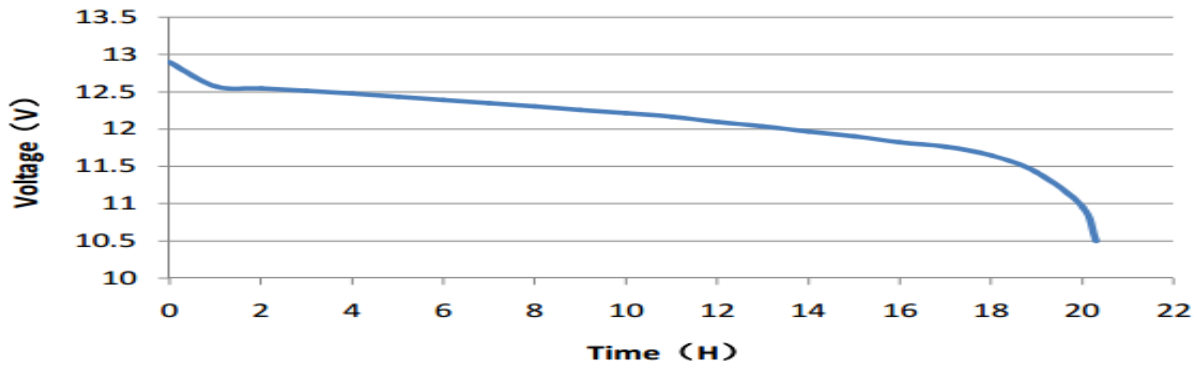

Terminal Layout / Polarity

Terminal Type

Base Hold Down

B 15

20HR Capacity Test Graph

Cold Cranking Test Graph (-18°C, 680CCA)