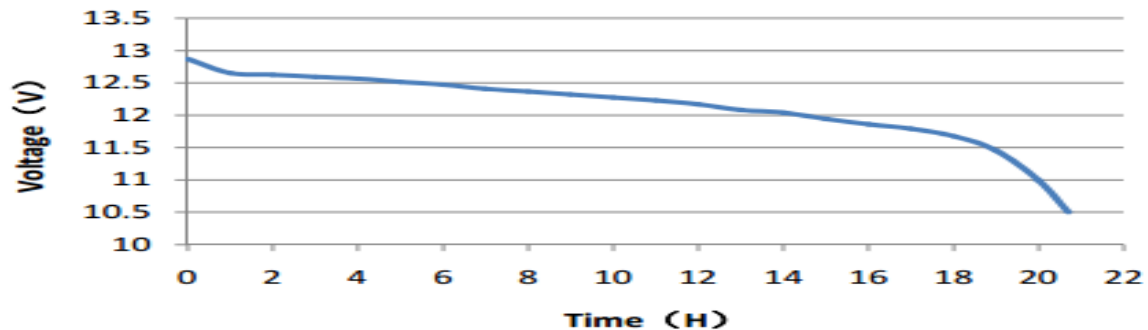

Terminal Layout / Polarity

Terminal Type

Base Hold Down

B 00

without hold down

20HR Capacity Test Graph

Cold Cranking Test Graph (-18°C, 610CCA)