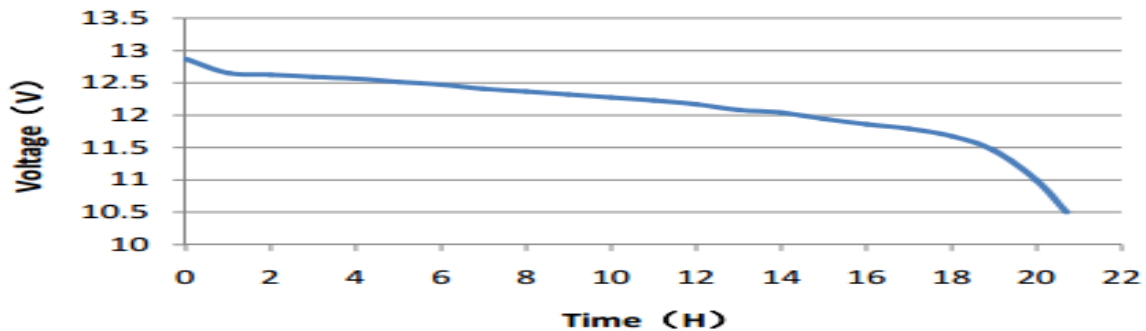

Terminal Layout / Polarity

A

Terminal Type

Base Hold Down

B 08

20HR Capacity Test Graph

Cold Cranking Test Graph (-18°C, 550CCA)