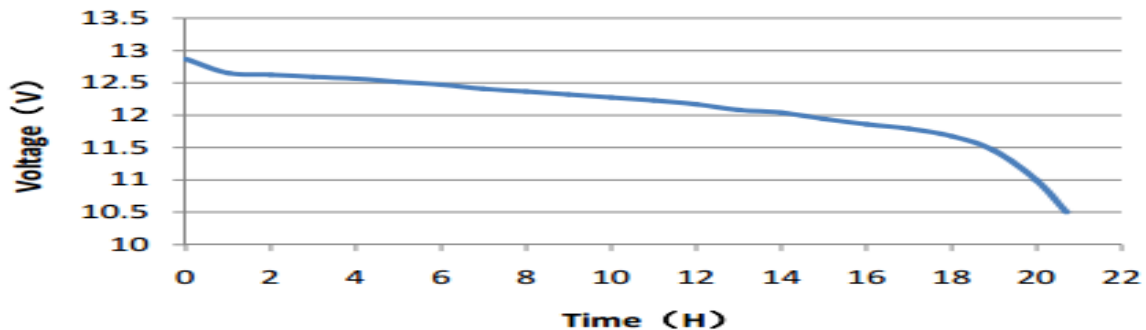

Terminal Layout / Polarity

B

Terminal Type

Base Hold Down

B 08

20HR Capacity Test Graph

Cold Cranking Test Graph (-18°C, 550CCA)