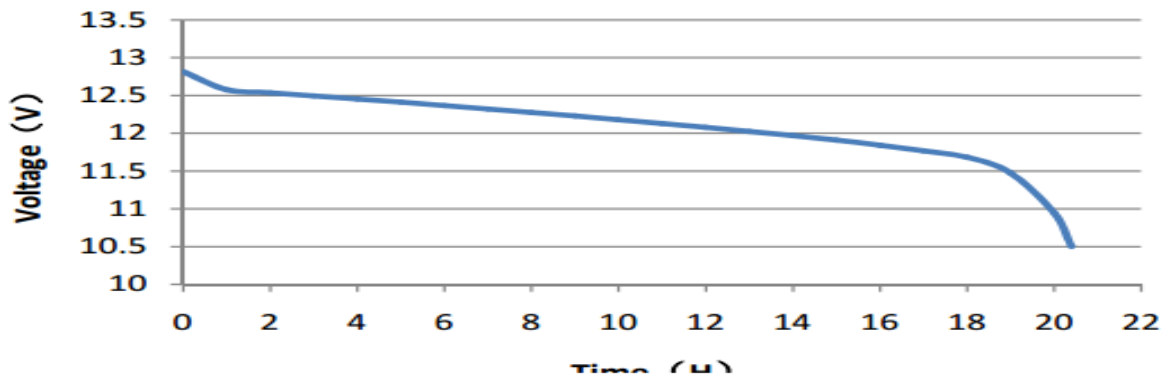

Terminal Layout / Polarity

A

Terminal Type

Base Hold Down

B 01

20HR Capacity Test Graph

Cold Cranking Test Graph (-18°C, 750CCA)