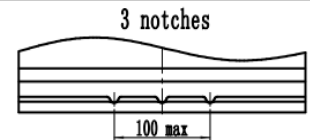

95D31L

DATA SHEET

Case : Black
Cover : Black
Handle : Black

PERFORMANCE

Nominal Voltage [V] : 12
Capacity [Ah] : 85
Reserve Capacity [min] : 150
Cold Cranking Amps (SAE) [A] : 750

DIMENSIONS AND WEIGHT

Length [mm] (± 1.5) : 305
Width [mm] (± 1.5) : 171
Height [mm] (± 1.5) : 205
Total Height [mm] (± 1.5) : 226
Battery Weight [kg] (± 0.75) : 20.3

Terminal Layout / Polarity

A

Terminal Type

Base Hold Down

B 01

20HR Capacity Test Graph

Cold Cranking Test Graph (-18°C, 750CCA)