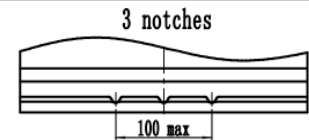

Base Hold Down

B 01