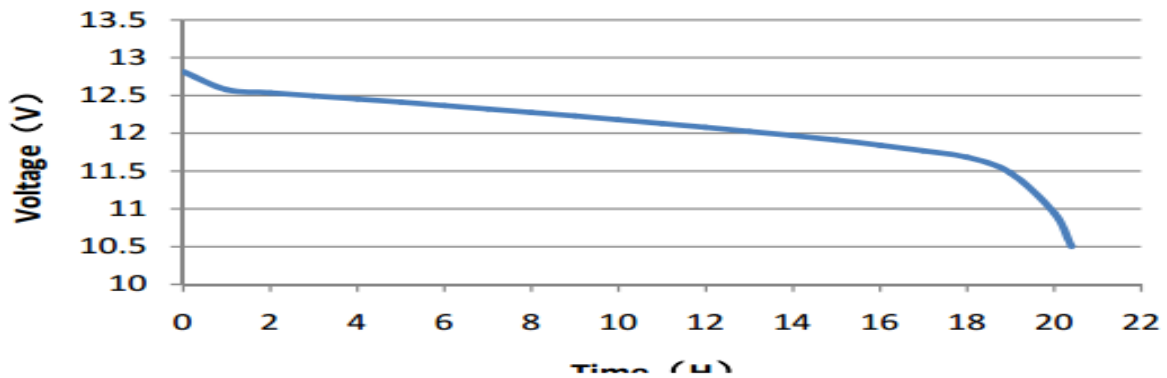

A95D31R

DATA SHEET

Case : Black
Cover : Black
Handle : Black

PERFORMANCE

Nominal Voltage [V] : 12
Capacity [Ah] : 85
Reserve Capacity [min] : 150
Cold Cranking Amps (SAE) [A] : 750

DIMENSIONS AND WEIGHT

Length [mm] (± 1.5) : 305
Width [mm] (± 1.5) : 171
Height [mm] (± 1.5) : 205
Total Height [mm] (± 1.5) : 226
Battery Weight [kg] (± 0.75) : 20.3

Terminal Layout / Polarity

Terminal Type

Base Hold Down

20HR Capacity Test Graph

Cold Cranking Test Graph (-18°C, 750CCA)