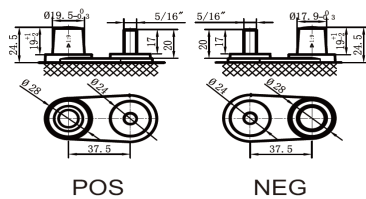

AGM24

DATA SHEET

Case : **Black**
 Cover : **Black**
 Handle : **Black**

PERFORMANCE

Nominal Voltage [V] :	12
Capacity [Ah] :	85
Reserve Capacity [min] :	150
Cold Cranking Amps (SAE) [A] :	750
MCA :	900

DIMENSIONS AND WEIGHT

Length [mm] (±2) :	260
Width [mm] (±2) :	168
Height [mm] (±2) :	208
Total Height [mm] (±2) :	233
Battery Weight [kg] (±0.5) :	24.8

Terminal

Terminal Type

Terminal Layout

Dimensions (mm)

Discharge Characteristics (-18°C, 0°F)