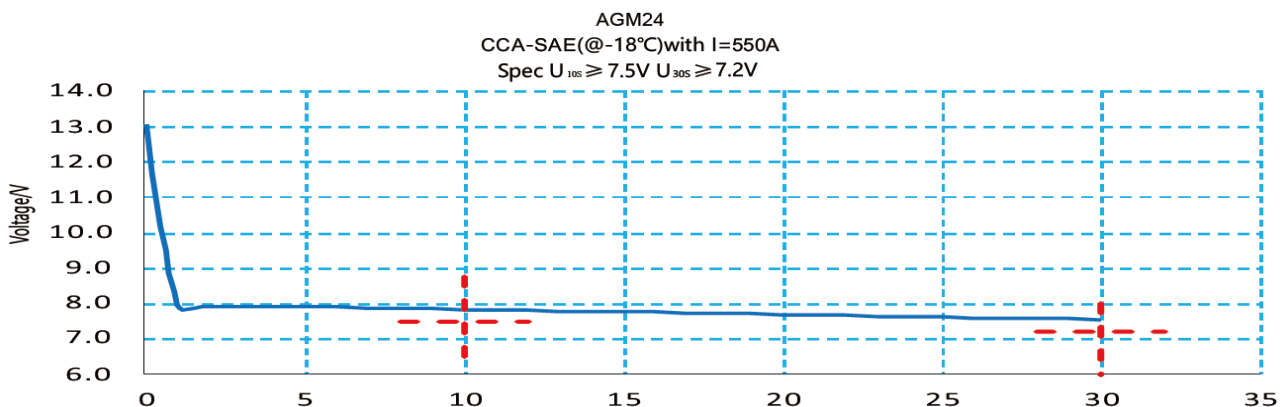

Length [mm] (±2) :	260
Width [mm] (±2) :	168
Height [mm] (±2) :	208
Total Height [mm] (±2) :	233
Battery Weight [kg] (±0.5) :	24.8

Terminal

Terminal Type

Terminal Layout

Dimensions (mm)

Discharge Characteristics (-18°C, 0°F)

* Values are subject to variation of +/- 5% in normal manufacturing processes. Technical specifications and the product line above could be changed without prior notice.