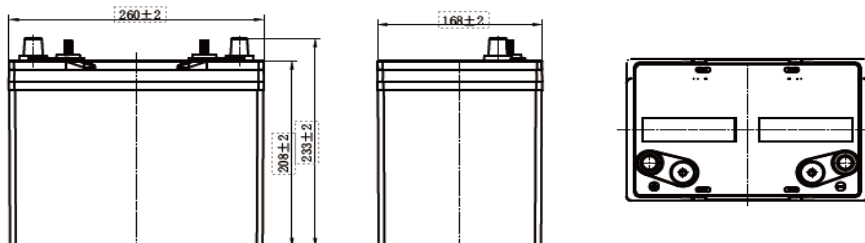

Length [mm] (±2) :	260
Width [mm] (±2) :	168
Height [mm] (±2) :	208
Total Height [mm] (±2) :	233
Battery Weight [kg] (±0.5) :	24.8

Terminal

Terminal Type

Terminal Layout

Dimensions (mm)

Discharge Characteristics (-18°C, 0°F)