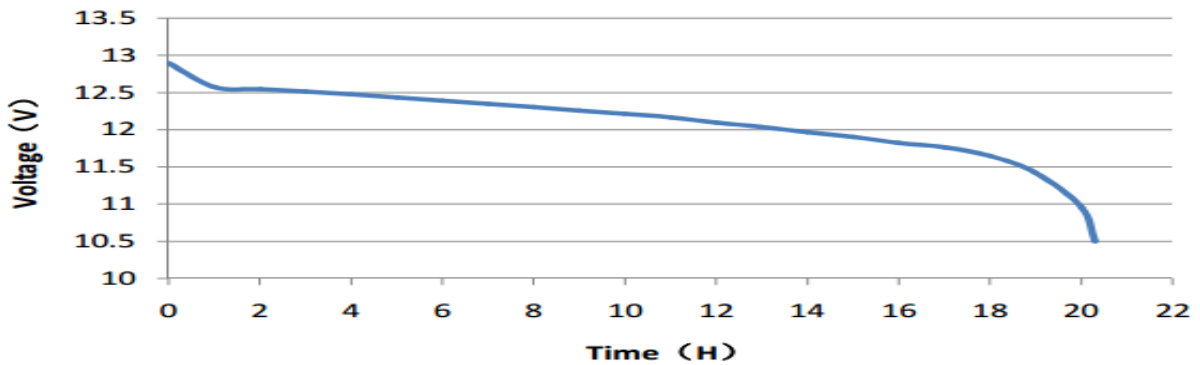

AGM330

DATA SHEET

Case :	Black
Cover :	Black
Handle :	Black

PERFORMANCE	
Nominal Voltage [V] :	12
Capacity [Ah] :	330
Reserve Capacity [min] :	740
Cold Cranking Amps (SAE) [A] :	1,200
EN:	1,150

DIMENSIONS AND WEIGHT	
Length [mm] (±1.5) :	527
Width [mm] (±1.5) :	280
Height [mm] (±1.5) :	230
Total Height [mm] (±1.5) :	250
Battery Weight [kg] (±0.75) :	84.0

Terminal Layout / Polarity	Terminal Type	Base Hold Down	
		B 00	without hold down

20HR Capacity Test Graph

Cold Cranking Test Graph (-18°C, 1200CCA)