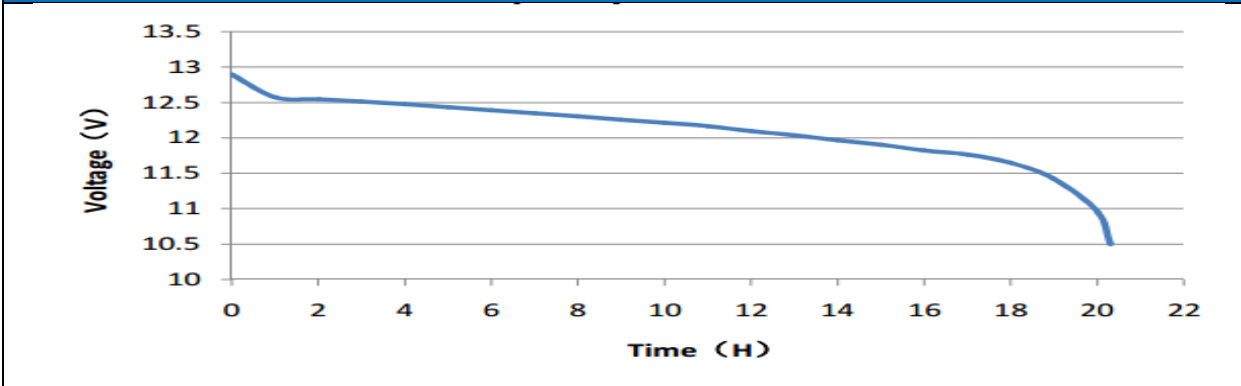

CATN200

DATA SHEET

Case :	Black
Cover :	Black
Handle :	Black

PERFORMANCE	
Nominal Voltage [V] :	12
Capacity [Ah] :	248
Reserve Capacity [min] :	430
Cold Cranking Amps (SAE) [A] :	1,450

DIMENSIONS AND WEIGHT	
Length [mm] (±1.5) :	509
Width [mm] (±1.5) :	267
Height [mm] (±1.5) :	220
Total Height [mm] (±1.5) :	246
Battery Weight [kg] (±0.75) :	56.2

Terminal Layout / Polarity	Terminal Type	Base Hold Down	
 H		B 00	without hold down

20HR Capacity Test Graph

Cold Cranking Test Graph (-18°C, 1450CCA)