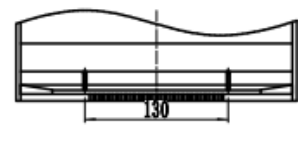

DC24

DATA SHEET

Case : Black
Cover : Black
Handle : Black

PERFORMANCE

Nominal Voltage [V] : 12
Capacity [Ah] : 80
Reserve Capacity [min] : 145
Cold Cranking Amps (SAE) [A] : /

DIMENSIONS AND WEIGHT

Length [mm] (± 1.5) : 260
Width [mm] (± 1.5) : 172
Height [mm] (± 1.5) : 200
Total Height [mm] (± 1.5) : 227
Battery Weight [kg] (± 0.5) : 20.6

Terminal Layout / Polarity

Terminal Type

Base Hold Down

B 15

20HR Capacity Test Graph

Cold Cranking Test Graph (-18°C, 625CCA)