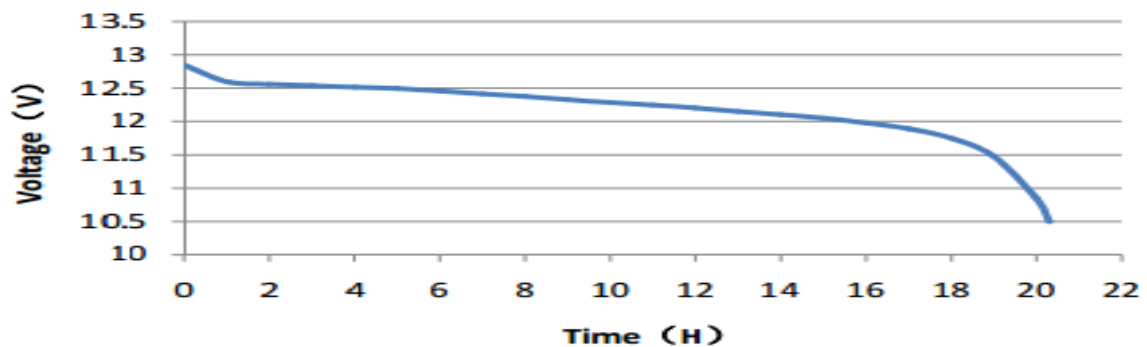

DC24

DATA SHEET

Case : Black
Cover : Black
Handle : Black

PERFORMANCE

Nominal Voltage [V] : 12
Capacity [Ah] : 80
Reserve Capacity [min] : 145
Cold Cranking Amps (SAE) [A] : /

DIMENSIONS AND WEIGHT

Length [mm] (± 1.5) : 260
Width [mm] (± 1.5) : 172
Height [mm] (± 1.5) : 200
Total Height [mm] (± 1.5) : 227
Battery Weight [kg] (± 0.5) : 20.6

Terminal Layout / Polarity

Terminal Type

Base Hold Down

B 15

20HR Capacity Test Graph

Cold Cranking Test Graph (-18°C, 625CCA)