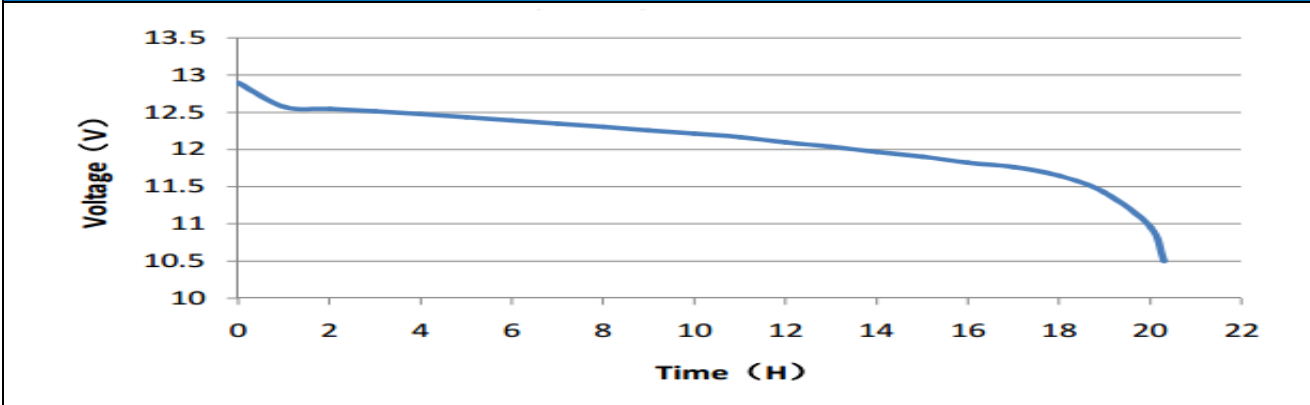

EFB58043

DATA SHEET

Case :	Black
Cover :	Black
Handle :	Black

PERFORMANCE	
Nominal Voltage [V] :	12
Capacity [Ah] :	80
Reserve Capacity [min] :	140
Cold Cranking Amps (SAE) [A] :	920
EN :	840

DIMENSIONS AND WEIGHT	
Length [mm] (± 1.5) :	315
Width [mm] (± 1.5) :	175
Height [mm] (± 1.5) :	
Total Height [mm] (± 1.5) :	190
Battery Weight [kg] (± 0.75) :	22.9

Terminal Layout / Polarity	Terminal Type	Base Hold Down
 A		B 01 

20HR Capacity Test Graph

Cold Cranking Test Graph (-18°C, 850CCA)