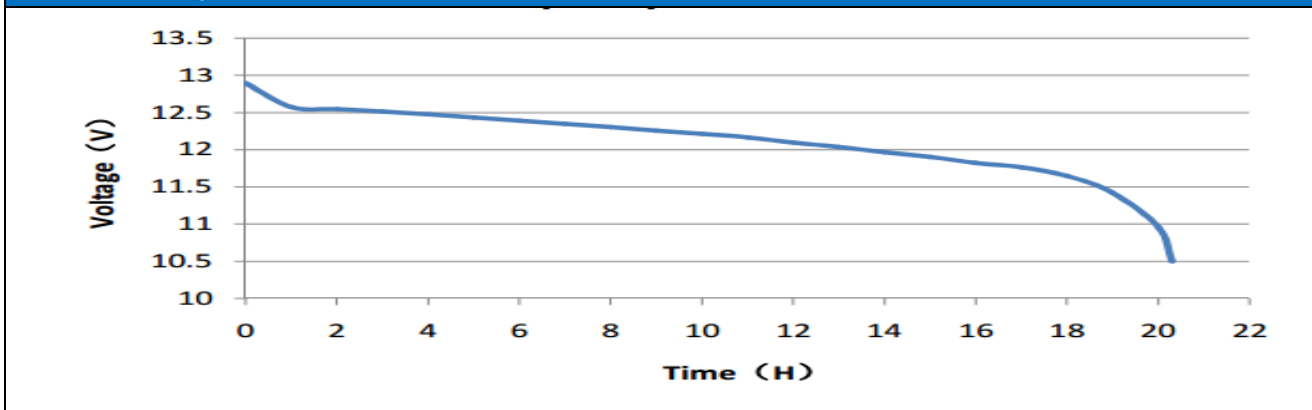

EFBN150EN

DATA SHEET

Case :	Black
Cover :	Black
Handle :	Black

PERFORMANCE	
Nominal Voltage [V] :	12
Capacity [Ah] :	180
Reserve Capacity [min] :	360
Cold Cranking Amps (SAE) [A] :	1,000
EN:	940

DIMENSIONS AND WEIGHT	
Length [mm] (±1.5) :	510
Width [mm] (±1.5) :	222
Height [mm] (±1.5) :	197
Total Height [mm] (±1.5) :	228
Battery Weight [kg] (±0.75) :	43.6

Terminal Layout / Polarity	Terminal Type	Base Hold Down	
		B 00	without hold down

20HR Capacity Test Graph

Cold Cranking Test Graph (-18°C, 1000CCA)