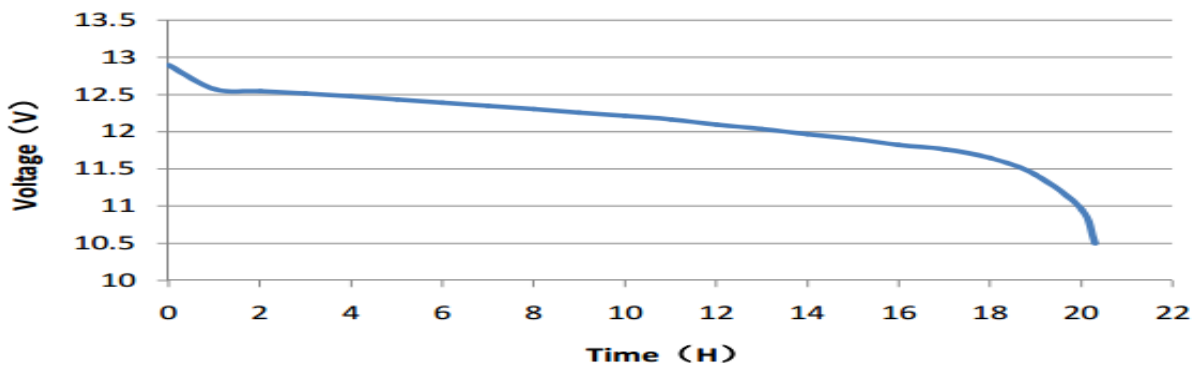

EFBN200EN

DATA SHEET

Case :	Black
Cover :	Black
Handle :	Black

PERFORMANCE	
Nominal Voltage [V] :	12
Capacity [Ah] :	220
Reserve Capacity [min] :	480
Cold Cranking Amps (SAE) [A] :	1,100
EN:	1,040

DIMENSIONS AND WEIGHT	
Length [mm] (±1.5) :	516
Width [mm] (±1.5) :	275
Height [mm] (±1.5) :	217
Total Height [mm] (±1.5) :	252
Battery Weight [kg] (±0.75) :	58.5

Terminal Layout / Polarity	Terminal Type	Base Hold Down	
		B 00	without hold down

20HR Capacity Test Graph

Cold Cranking Test Graph (-18°C, 1100CCA)