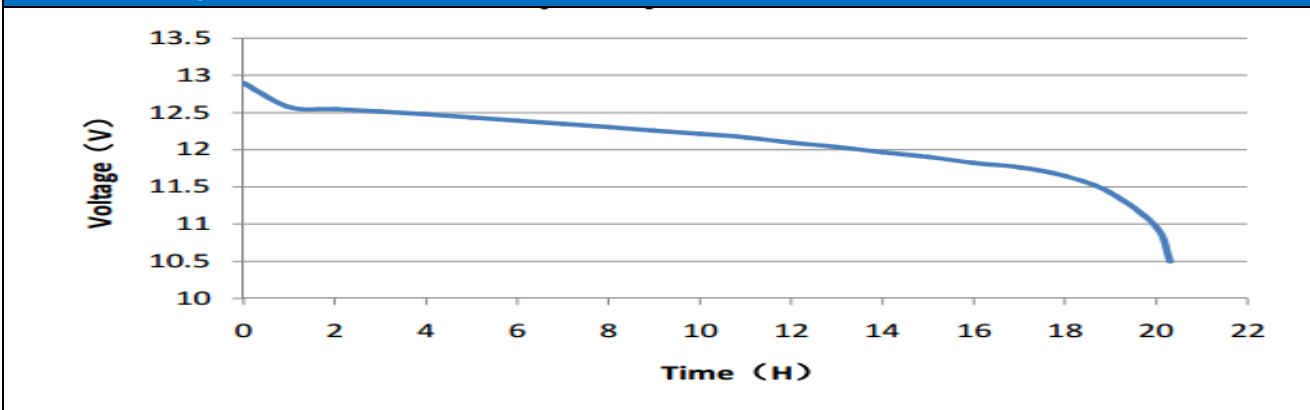

EFBN200

DATA SHEET

Case :	Black
Cover :	Black
Handle :	Black

PERFORMANCE	
Nominal Voltage [V] :	12
Capacity [Ah] :	200
Reserve Capacity [min] :	407
Cold Cranking Amps (SAE) [A] :	1,050
EN:	1,000

DIMENSIONS AND WEIGHT	
Length [mm] (±1.5) :	515
Width [mm] (±1.5) :	252
Height [mm] (±1.5) :	218
Total Height [mm] (±1.5) :	250
Battery Weight [kg] (±0.75) :	53.3

Terminal Layout / Polarity	Terminal Type	Base Hold Down	
		B 00	without hold down

20HR Capacity Test Graph

Cold Cranking Test Graph (-18°C, 1050CCA)