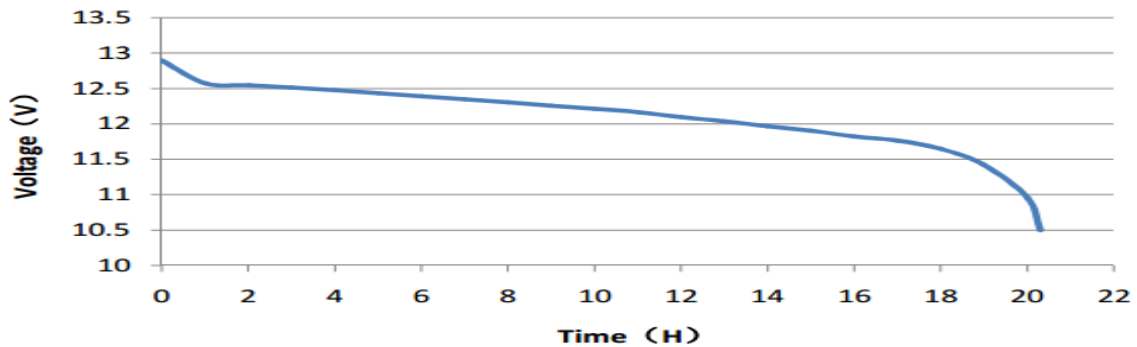

20HR Capacity Test Graph