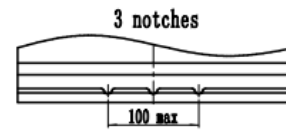

Base Hold Down

B 01