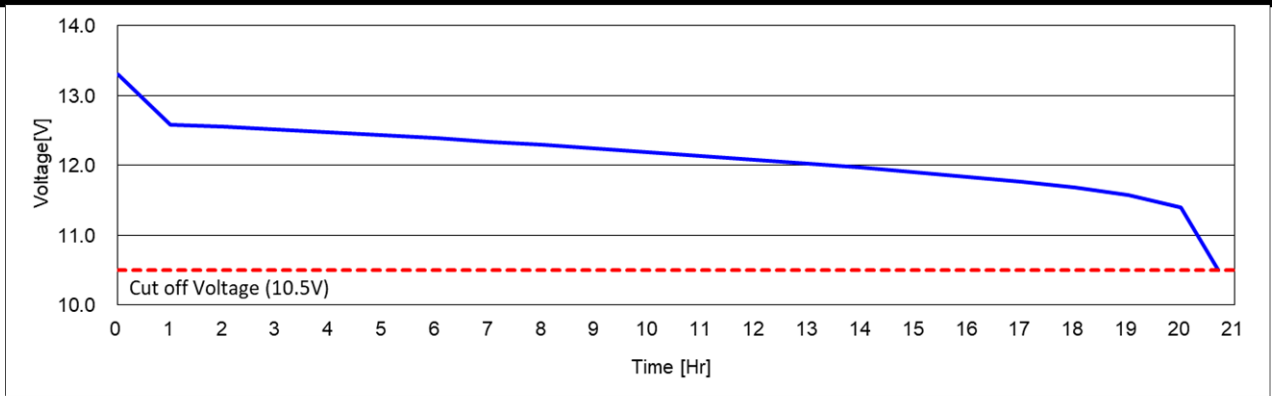

K105D31L

DATA SHEET

Case : Black
Cover : Black
Handle : Black

PERFORMANCE	
Nominal Voltage [V] :	12
20HR Capacity [Ah] :	90
Reserve Capacity [min] :	160
Cold Cranking Amps (SAE) [A] :	750

DIMENSIONS AND WEIGHT	
Length [mm] (± 2) :	303
Width [mm] (± 2) :	172
Height [mm] (± 3) :	200
Total Height [mm] (± 3) :	220
Battery Weight [kg] ($\pm 3\%$) :	20.5

Terminal Layout / Polarity	Terminal Type	Base Hold Down
	Standard 	B1 5 notches 10.5 10.5mm on all four sides

20HR Capacity Test Graph

Cold Cranking Test Graph (-18°C, Icc 750A)