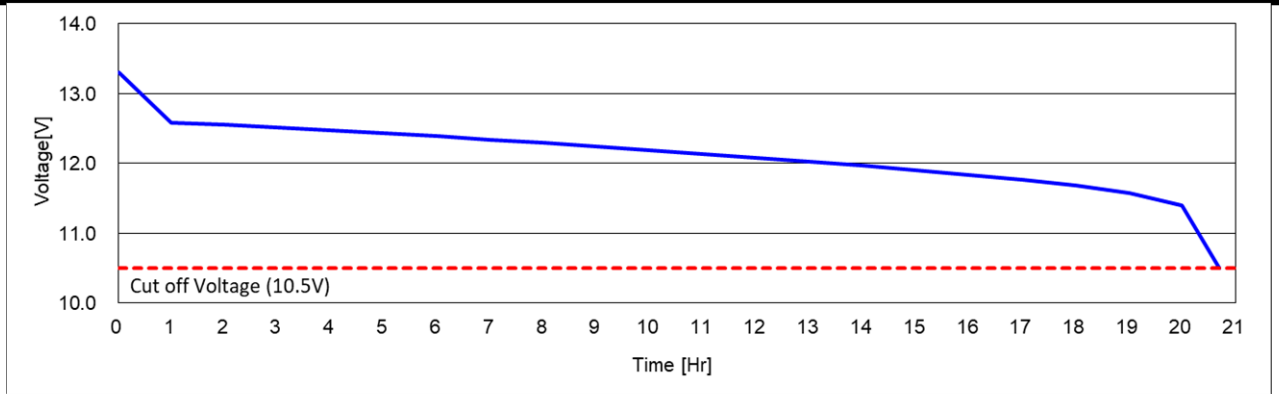

K105D31R

DATA SHEET

Case : Black
 Cover : Black
 Handle : Black

PERFORMANCE	
Nominal Voltage [V] :	12
20HR Capacity [Ah] :	90
Reserve Capacity [min] :	160
Cold Cranking Amps (SAE) [A] :	750

DIMENSIONS AND WEIGHT	
Length [mm] (±2) :	303
Width [mm] (±2) :	172
Height [mm] (±3) :	200
Total Height [mm] (±3) :	220
Battery Weight [kg] (±3%) :	20.5

Terminal Layout / Polarity	Terminal Type	Base Hold Down
	Standard 	B1

20HR Capacity Test Graph

Cold Cranking Test Graph (-18°C, Icc 750A)