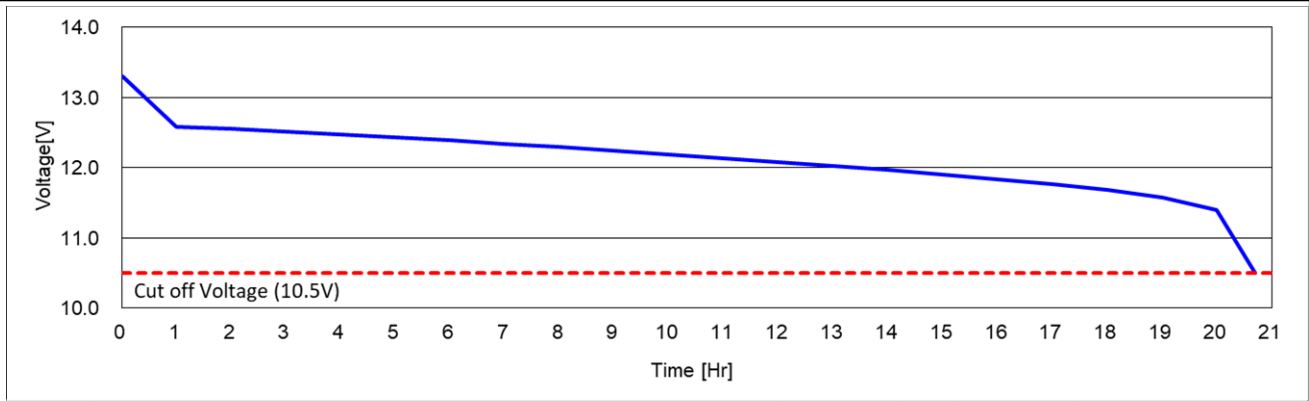

K46B24L

DATA SHEET

Case :	Black
Cover :	Black
Handle :	Black

PERFORMANCE	
Nominal Voltage [V] :	12
20HR Capacity [Ah] :	45
Reserve Capacity [min] :	71
Cold Cranking Amps (SAE) [A] :	430

DIMENSIONS AND WEIGHT	
Length [mm] (±2) :	235
Width [mm] (±2) :	127
Height [mm] (±3) :	200
Total Height [mm] (±3) :	222
Battery Weight [kg] (±3%) :	11.7

Terminal Layout / Polarity	Terminal Type	Base Hold Down
	Small 	B0

20HR Capacity Test Graph

Cold Cranking Test Graph (-18°C, Icc 430A)