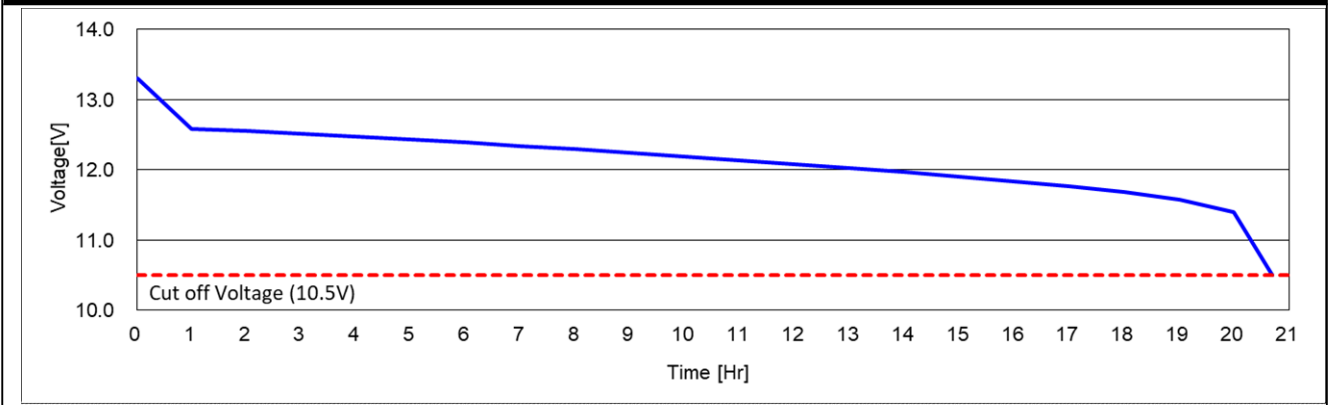

# DATA SHEET

Case :	Black
Cover :	Black
Handle :	Black

PERFORMANCE	
Nominal Voltage [V] :	12
20HR Capacity [Ah] :	45
Reserve Capacity [min] :	71
Cold Cranking Amps (SAE) [A] :	430

DIMENSIONS AND WEIGHT	
Length [mm] (±2) :	235
Width [mm] (±2) :	127
Height [mm] (±3) :	200
Total Height [mm] (±3) :	222
Battery Weight [kg] (±3%) :	11.8

Terminal Layout / Polarity	Terminal Type	Base Hold Down
	Standard 	B0 

20HR Capacity Test Graph

Cold Cranking Test Graph (-18°C, Icc 430A)