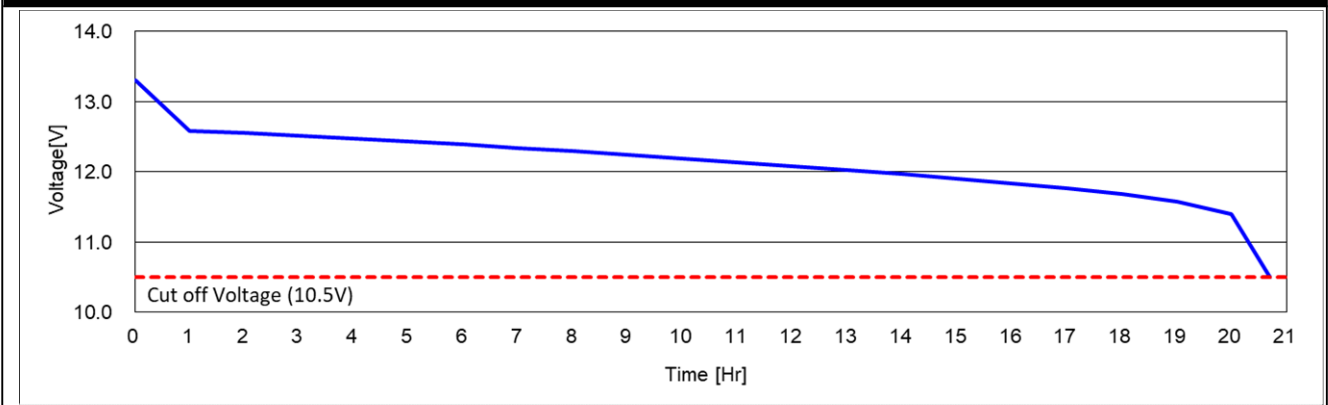

K46B24R

DATA SHEET

Case :	Black
Cover :	Black
Handle :	Black

PERFORMANCE	
Nominal Voltage [V] :	12
20HR Capacity [Ah] :	45
Reserve Capacity [min] :	71
Cold Cranking Amps (SAE) [A] :	430

DIMENSIONS AND WEIGHT	
Length [mm] (±2) :	235
Width [mm] (±2) :	127
Height [mm] (±3) :	200
Total Height [mm] (±3) :	222
Battery Weight [kg] (±3%) :	11.7

Terminal Layout / Polarity	Terminal Type	Base Hold Down
	Small 	B0

20HR Capacity Test Graph

Cold Cranking Test Graph (-18°C, Icc 430A)