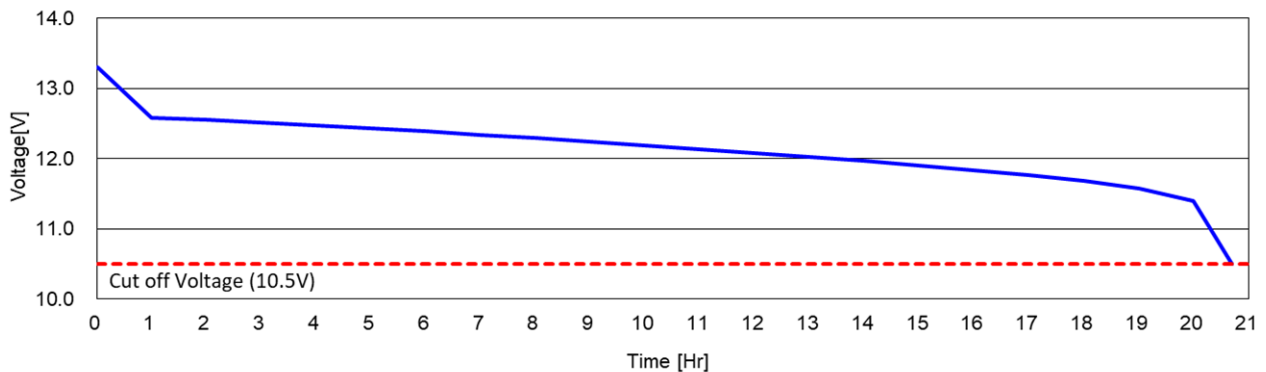

DIMENSIONS AND WEIGHT

Length [mm] (± 2) :	242
Width [mm] (± 2) :	173
Height [mm] (± 3) :	175
Total Height [mm] (± 3) :	175
Battery Weight [kg] ($\pm 3\%$) :	13.5

Terminal Layout / Polarity

Terminal Type

Standard

Base Hold Down

B13

5 notches

10.5mm on all four sides

20HR Capacity Test Graph

Cold Cranking Test Graph (-18°C, Icc 500A)