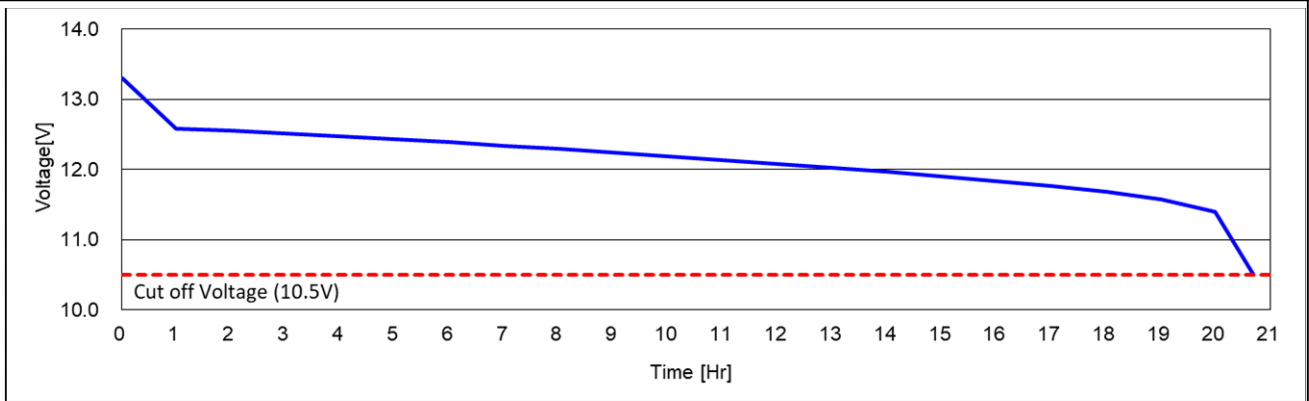

K55520

DATA SHEET

Case :	Black
Cover :	Black
Handle :	Black

PERFORMANCE	
Nominal Voltage [V] :	12
20HR Capacity [Ah] :	54
Reserve Capacity [min] :	90
Cold Cranking Amps (SAE) [A] :	500
Cold Cranking Amps (EN) [A] :	480

DIMENSIONS AND WEIGHT	
Length [mm] (±2) :	242
Width [mm] (±2) :	173
Height [mm] (±3) :	175
Total Height [mm] (±3) :	175
Battery Weight [kg] (±3%) :	13.5

Terminal Layout / Polarity	Terminal Type	Base Hold Down
	Standard 	B13 5 notches 10.5mm on all four sides

20HR Capacity Test Graph

Cold Cranking Test Graph (-18°C, Icc 500A)