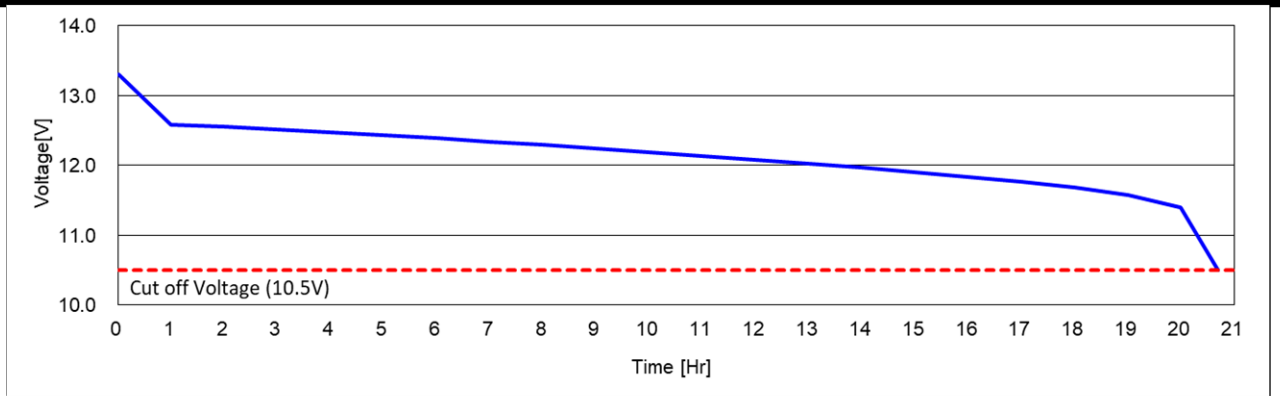

# DATA SHEET

Case :	Black
Cover :	Black
Handle :	Black

PERFORMANCE	
Nominal Voltage [V] :	12
20HR Capacity [Ah] :	50
Reserve Capacity [min] :	80
Cold Cranking Amps (SAE) [A] :	490

DIMENSIONS AND WEIGHT	
Length [mm] (±2) :	235
Width [mm] (±2) :	127
Height [mm] (±3) :	200
Total Height [mm] (±3) :	222
Battery Weight [kg] (±3%) :	12.1

Terminal Layout / Polarity	Terminal Type	Base Hold Down
	Standard 	B0 

20HR Capacity Test Graph

Cold Cranking Test Graph (-18°C, Icc 490A)