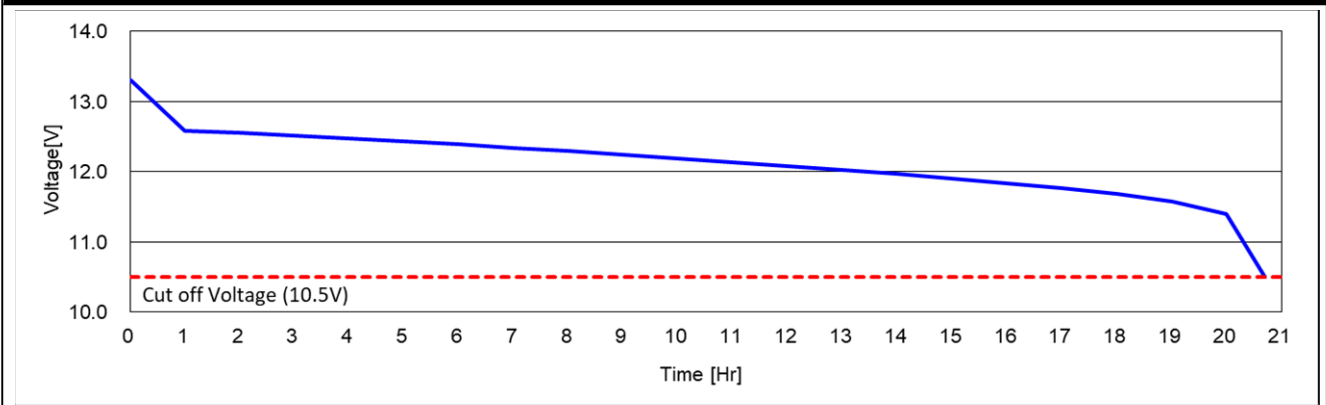

K55D23LS

DATA SHEET

Case :	Black
Cover :	Black
Handle :	Black

PERFORMANCE	
Nominal Voltage [V] :	12
20HR Capacity [Ah] :	72
Reserve Capacity [min] :	125
Cold Cranking Amps (SAE) [A] :	650

DIMENSIONS AND WEIGHT	
Length [mm] (±2) :	231
Width [mm] (±2) :	172
Height [mm] (±3) :	200
Total Height [mm] (±3) :	220
Battery Weight [kg] (±3%) :	16.2

Terminal Layout / Polarity	Terminal Type	Base Hold Down
	Standard 	B1

20HR Capacity Test Graph

Cold Cranking Test Graph (-18°C, Icc 650A)