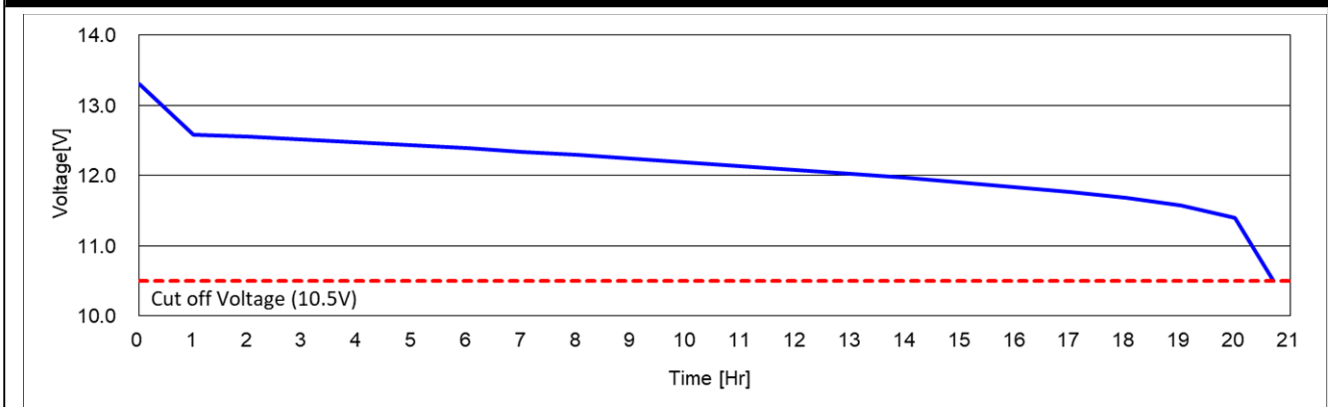

K55D23LX

DATA SHEET

Case :	Black
Cover :	Black
Handle :	Black

PERFORMANCE	
Nominal Voltage [V] :	12
20HR Capacity [Ah] :	60
Reserve Capacity [min] :	100
Cold Cranking Amps (SAE) [A] :	550

DIMENSIONS AND WEIGHT	
Length [mm] (±2) :	231
Width [mm] (±2) :	172
Height [mm] (±3) :	200
Total Height [mm] (±3) :	220
Battery Weight [kg] (±3%) :	14.9

Terminal Layout / Polarity	Terminal Type	Base Hold Down
	Standard 	B1

20HR Capacity Test Graph

Cold Cranking Test Graph (-18°C, Icc 550A)