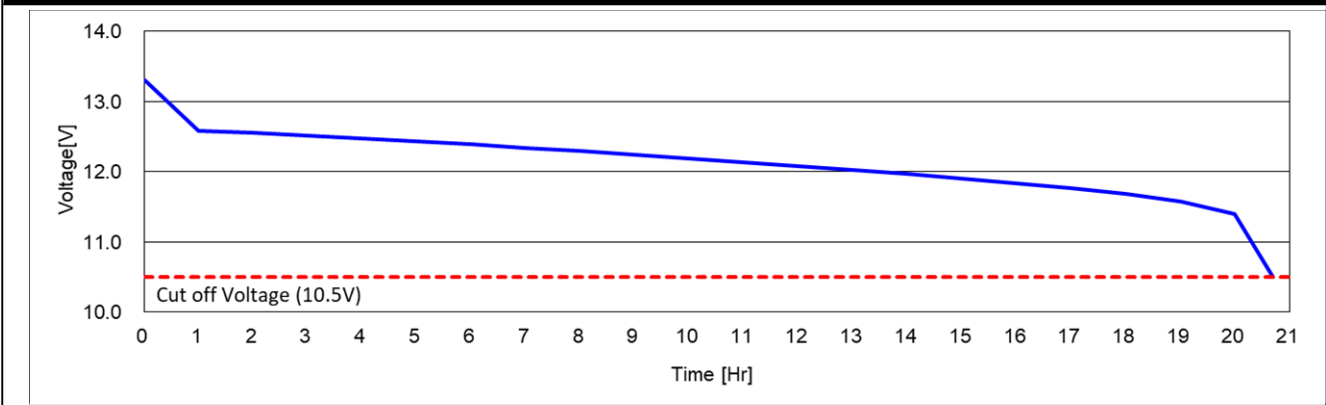

K55D23RS

DATA SHEET

Case :	Black
Cover :	Black
Handle :	Black

PERFORMANCE	
Nominal Voltage [V] :	12
20HR Capacity [Ah] :	72
Reserve Capacity [min] :	125
Cold Cranking Amps (SAE) [A] :	650

DIMENSIONS AND WEIGHT	
Length [mm] (±2) :	231
Width [mm] (±2) :	172
Height [mm] (±3) :	200
Total Height [mm] (±3) :	220
Battery Weight [kg] (±3%) :	16.2

Terminal Layout / Polarity	Terminal Type	Base Hold Down
	Standard 	B1

20HR Capacity Test Graph

Cold Cranking Test Graph (-18°C, Icc 650A)