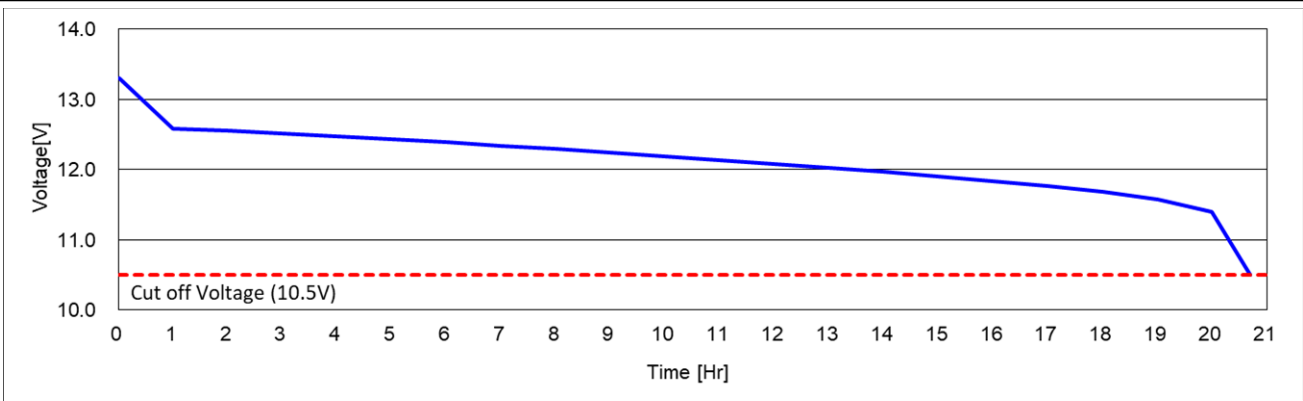

K55D23R

DATA SHEET

Case :	Black
Cover :	Black
Handle :	Black

PERFORMANCE	
Nominal Voltage [V] :	12
20HR Capacity [Ah] :	60
Reserve Capacity [min] :	100
Cold Cranking Amps (SAE) [A] :	550

DIMENSIONS AND WEIGHT	
Length [mm] (± 2) :	231
Width [mm] (± 2) :	172
Height [mm] (± 3) :	200
Total Height [mm] (± 3) :	220
Battery Weight [kg] ($\pm 3\%$) :	14.9

Terminal Layout / Polarity	Terminal Type	Base Hold Down
	Standard 	B1  10.5mm on long sides only

20HR Capacity Test Graph

Cold Cranking Test Graph (-18°C, Icc 550A)