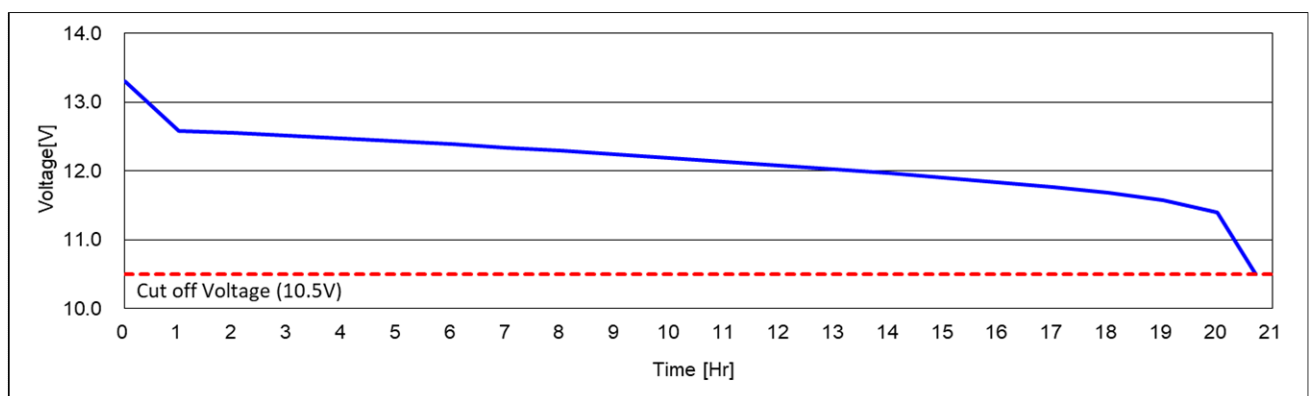

K57539S

DATA SHEET

Case : Black
Cover : Black
Handle : Black

PERFORMANCE	
Nominal Voltage [V] :	12
20HR Capacity [Ah] :	85
Reserve Capacity [min] :	145
Cold Cranking Amps (SAE) [A] :	830
Cold Cranking Amps (EN) [A] :	760

DIMENSIONS AND WEIGHT	
Length [mm] (± 2) :	313
Width [mm] (± 2) :	173
Height [mm] (± 3) :	175
Total Height [mm] (± 3) :	175
Battery Weight [kg] ($\pm 3\%$) :	19.4

Terminal Layout / Polarity	Terminal Type	Base Hold Down
	Standard 	B13 5 notches

20HR Capacity Test Graph

Cold Cranking Test Graph (-18°C, Icc 830A)