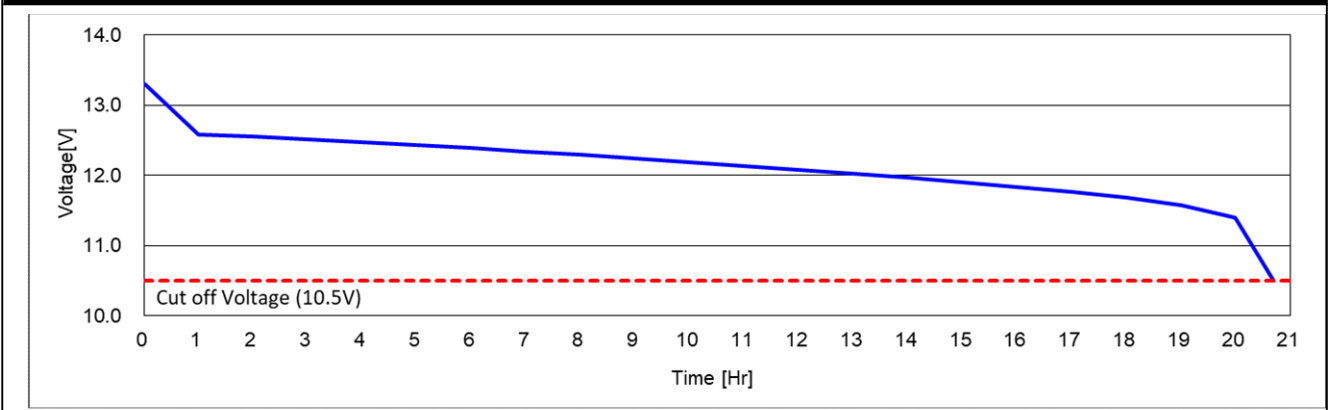

K58588

DATA SHEET

Case :	Black
Cover :	Black
Handle :	Black

PERFORMANCE	
Nominal Voltage [V] :	12
20HR Capacity [Ah] :	90
Reserve Capacity [min] :	160
Cold Cranking Amps (SAE) [A] :	780
Cold Cranking Amps (EN) [A] :	740

DIMENSIONS AND WEIGHT	
Length [mm] (±2) :	351
Width [mm] (±2) :	173
Height [mm] (±3) :	175
Total Height [mm] (±3) :	175
Battery Weight [kg] (±3%) :	20.2

Terminal Layout / Polarity	Terminal Type	Base Hold Down
	Standard 	B13 5 notches 10.5mm on all four sides

20HR Capacity Test Graph

Cold Cranking Test Graph (-18°C, Icc 780A)