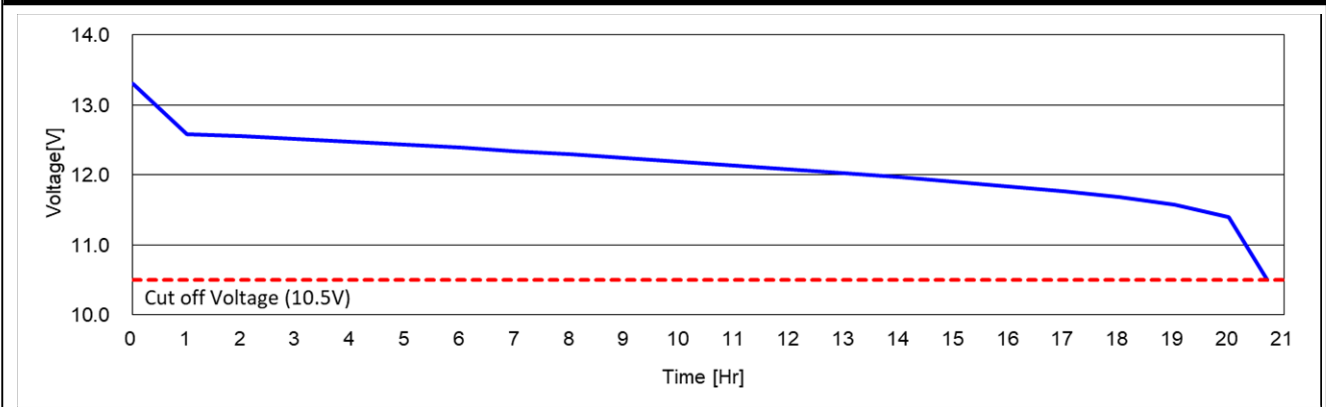

K80D26LX

DATA SHEET

Case :	Black
Cover :	Black
Handle :	Black

PERFORMANCE	
Nominal Voltage [V] :	12
20HR Capacity [Ah] :	70
Reserve Capacity [min] :	120
Cold Cranking Amps (SAE) [A] :	600

DIMENSIONS AND WEIGHT	
Length [mm] (±2) :	258
Width [mm] (±2) :	172
Height [mm] (±3) :	200
Total Height [mm] (±3) :	220
Battery Weight [kg] (±3%) :	16.8

Terminal Layout / Polarity	Terminal Type	Base Hold Down
	Standard 	B1 <p>10.5mm on long sides only</p>

20HR Capacity Test Graph

Cold Cranking Test Graph (-18°C, Icc 600A)