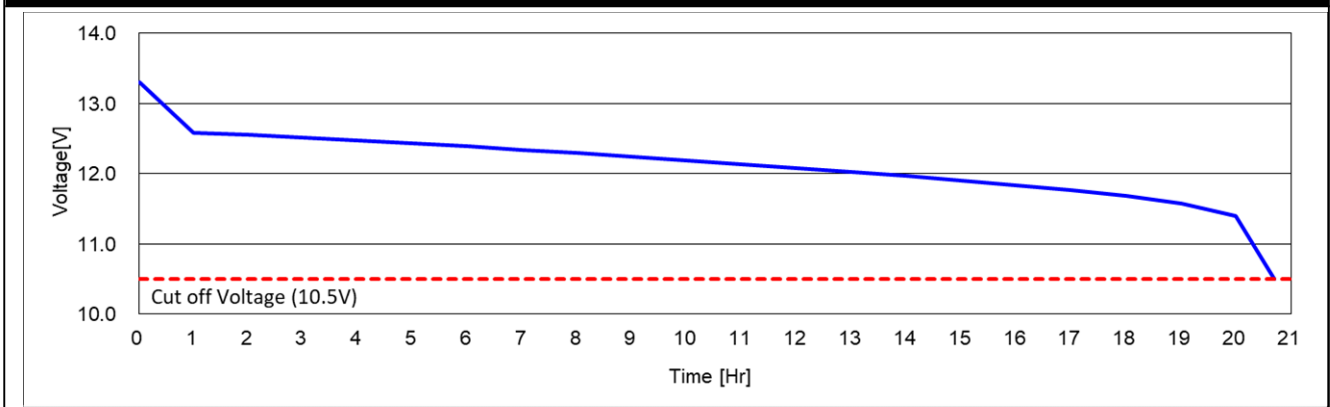

# DATA SHEET

Case :	Black
Cover :	Black
Handle :	Black

PERFORMANCE	
Nominal Voltage [V] :	12
20HR Capacity [Ah] :	70
Reserve Capacity [min] :	120
Cold Cranking Amps (SAE) [A] :	600

DIMENSIONS AND WEIGHT	
Length [mm] (±2) :	258
Width [mm] (±2) :	172
Height [mm] (±3) :	200
Total Height [mm] (±3) :	220
Battery Weight [kg] (±3%) :	16.8

Terminal Layout / Polarity	Terminal Type	Base Hold Down
	Standard 	B1 

20HR Capacity Test Graph

Cold Cranking Test Graph (-18°C, Icc 600A)