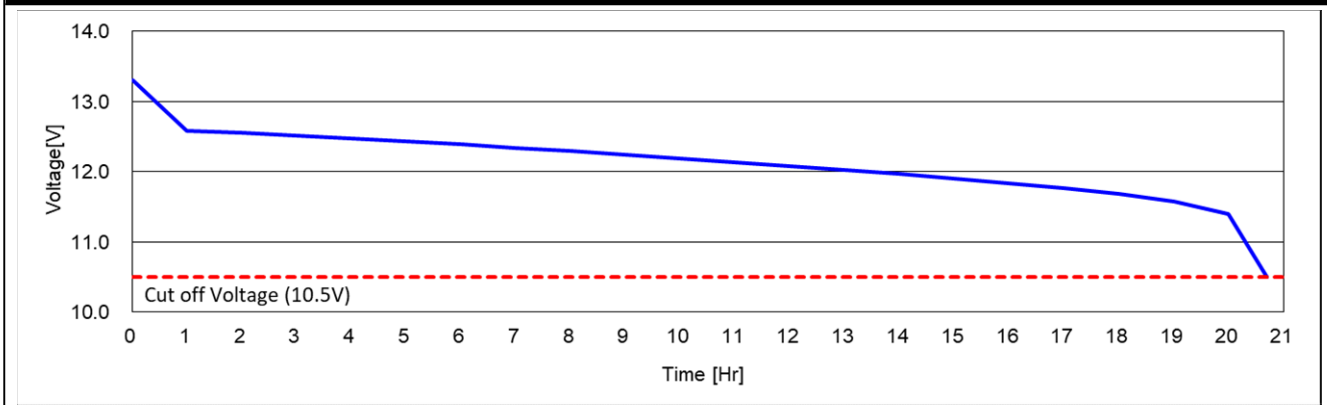

K80D31R

DATA SHEET

Case :	Black
Cover :	Black
Handle :	Black

PERFORMANCE	
Nominal Voltage [V] :	12
20HR Capacity [Ah] :	70
Reserve Capacity [min] :	120
Cold Cranking Amps (SAE) [A] :	600

DIMENSIONS AND WEIGHT	
Length [mm] (±2) :	303
Width [mm] (±2) :	172
Height [mm] (±3) :	200
Total Height [mm] (±3) :	220
Battery Weight [kg] (±3%) :	18.3

Terminal Layout / Polarity	Terminal Type	Base Hold Down
	Standard 	B1

20HR Capacity Test Graph

Cold Cranking Test Graph (-18°C, Icc 600A)