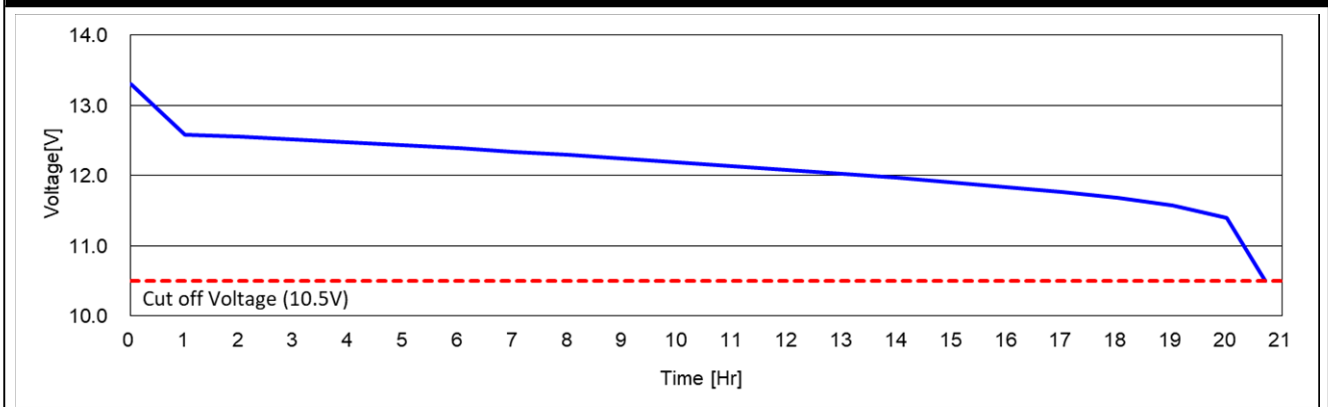

K85DFL550

DATA SHEET

Case :	Black
Cover :	Black
Handle :	Black

PERFORMANCE	
Nominal Voltage [V] :	12
20HR Capacity [Ah] :	55
Reserve Capacity [min] :	95
Cold Cranking Amps (SAE) [A] :	550

DIMENSIONS AND WEIGHT	
Length [mm] (± 2) :	240
Width [mm] (± 2) :	172
Height [mm] (± 3) :	180
Total Height [mm] (± 3) :	203
Battery Weight [kg] ($\pm 3\%$) :	13.6

Terminal Layout / Polarity	Terminal Type	Base Hold Down
	Dual fit 	B9

20HR Capacity Test Graph

Cold Cranking Test Graph (-18°C, Icc 550A)